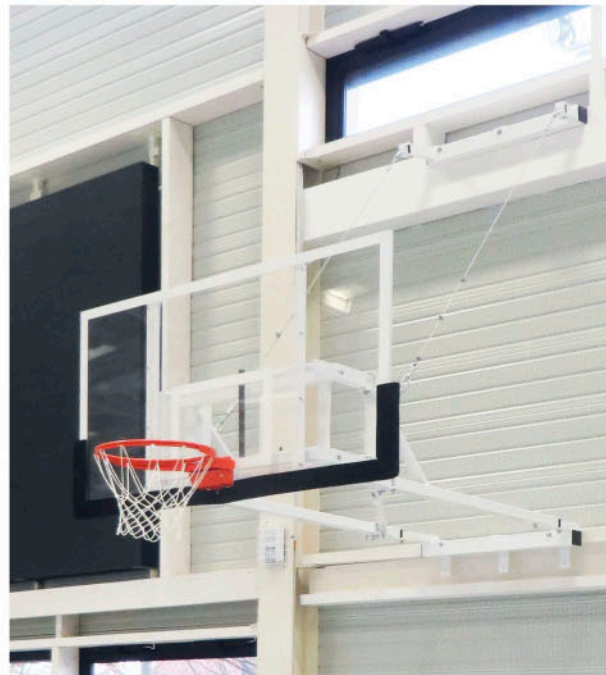

FODABLE GOALS

Adjustable projection from 2m00 to 3m25. Especially conceived for a fixation in gable with folding against the wall without winch.

Model without cables with blockage in game position and folded indexed by crank and spring system.

IMPORTANT : These goals are conceived for mini basketball Us shape backboards 1m13 x 0m83 or rectangular 1m20 x 0m90.

COMPETITION FOLDABLE GOAL

B3200AR

**IN CONFORMITY with
EN1270 and Sport code
RECOMMENDED by FFBB
(BASKETBALL FRENCH FEDERATION)**

REGULATORY projection 3m25.

Especially conceived for a gable fixation foldable against the wall without winch.

Blockage in game position.

Model without cables with blockage in game position and folded indexed by crank and spring system.

Senior MODEL which can receive backboards of 1m80 x 1m05.

FOLDABLE MINI BASKETBALL GOAL

Adjustable projection from 2m00 to 3m25. Especially conceived for a gable fixation foldable against the wall without winch. Blockage in game position and folded indexed by crank and spring system.