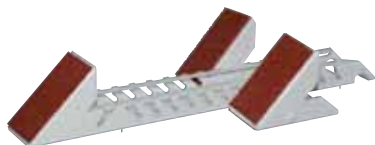

Recre athle Running

SCHOOL STARTING BLOCKS

A1360

Basic model. Very functional for schools and training clubs. Steel manufacturing. Central rack with adjustable pedals synthetic covered. 2 blocks with different inclines for front and back foot. Spikes under rack. Handles integrated to the rack for transportation. 2 inverted notches to hang pedals foot transportation. Unit.

CLUB STARTING BLOCKS

A1365

Especially manufactured for our Mini-Stadium « Récré Athlé », for athletic clubs and schools. Central rack finished with a fixed front pedal that is combined with 2 others adjustable pedals and avoids adjustment for the changing of the front foot. 3 pedals covered with synthetic. Spikes under rack. Handles integrated to the rack for transportation. Unit.

RICO

A1477

Digital display :1/100e sec.
Functions : addition - split - lap
Display : date, hour, minutes, seconds, memory -alarm.
1 digit line.
Unit.

STARTER CLAPPER

A1420

MARTY SPORTS model.
Very good quality varnished exotic wood.
Unit.

SECTOR TAPE WINDER

A2580

Allows to winder 2 tapes of 100m at the same time. White powdered steel frame with 2 PVC discs.
Unit.

SECTOR TAPE

A2560

White PVC tape. 5cm thickness. To indicate throwing sectors. 100m rolls.