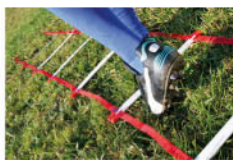

## DUMMIES

Very flexible material.  
Almost unbreakable  
Can be fixed individually  
into the ground to make  
slaloms and adapts itself  
to the trolley ref F8261.  
Height 1m80. Transparent.

**F8260B** BLUE. The unit.