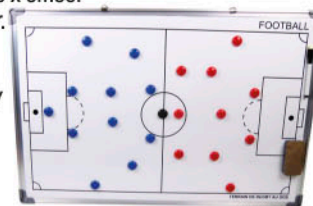

## TACTIC BOARD

**F3601**

Wall fastening. Dimensions 0m90 x 0m60.  
With pins, erasable pen and eraser.  
NEW MODEL inscription on the  
two sides.  
1 side FOOTBALL / 1 side RUGBY  
The unit.