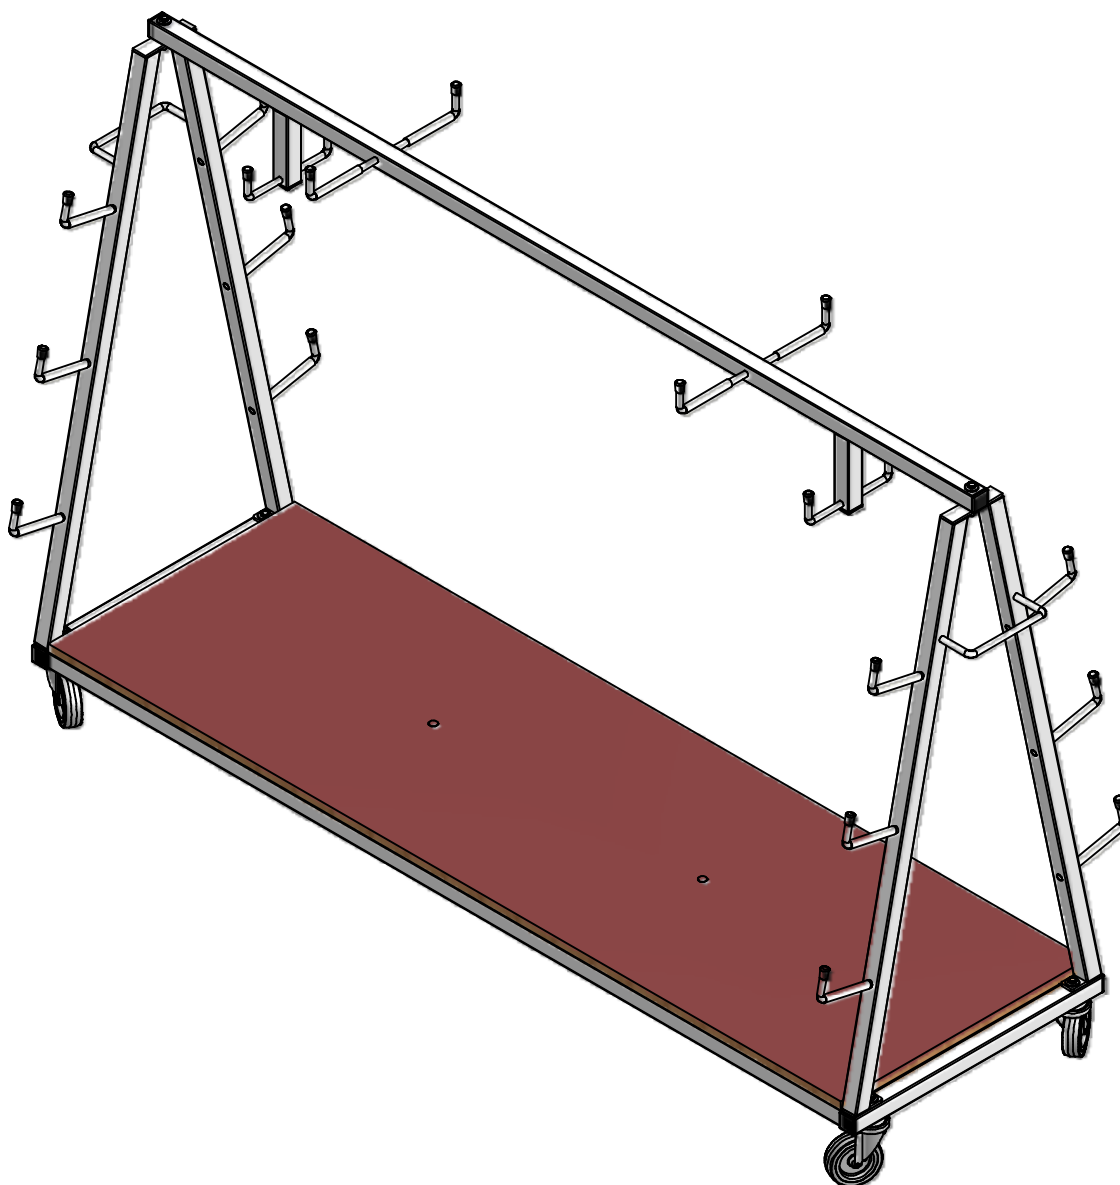

Rack trolley for Volley-Ball

Details of pieces

ARTICLE	DESIGNATION	QTE
1	Base of the trolley	1
2	Side of the rack	2
3	Link rode	1
4	Wheel Ø100	4
5	Screw TH M8 x 60	6
6	Dished washer Ø8L	12
7	Nut M8	6

CAUTION :

- Indoor use only.
- To store 1 pair of Tennis posts and 3 pairs of Volley-Ball posts.
- Maximum weight : 240 kg.

MAINTAINANCE :

- Check solderings.

Rack trolley for Volley-Ball

1

2