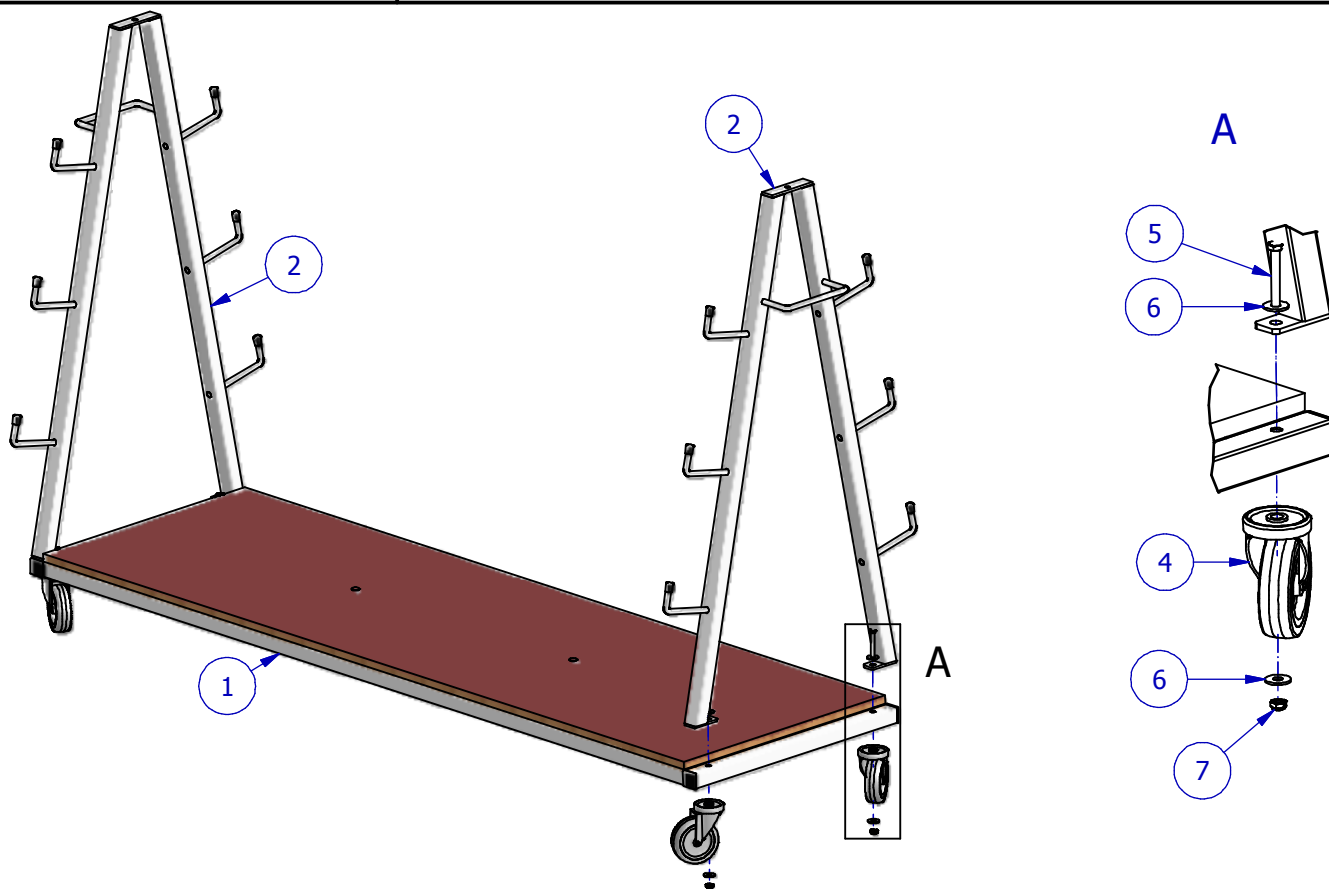

Rack trolley for Volley-Ball

Details of pieces

ARTICLE	DESIGNATION	QTE
1	Base of the trolley	1
2	Side of the rack	2
3	Link rode	1
4	Wheel Ø100	4
5	Screw TH M8 x 60	6
6	Dished washer Ø8L	12
7	Nut M8	6

CAUTION :

- Indoor use only.
- To store 1 pair of Tennis posts and 3 pairs of Volley-Ball posts.
- Maximum weight : 240 kg.

MAINTAINANCE :

- Check solderings.

Rack trolley for Volley-Ball

1

2