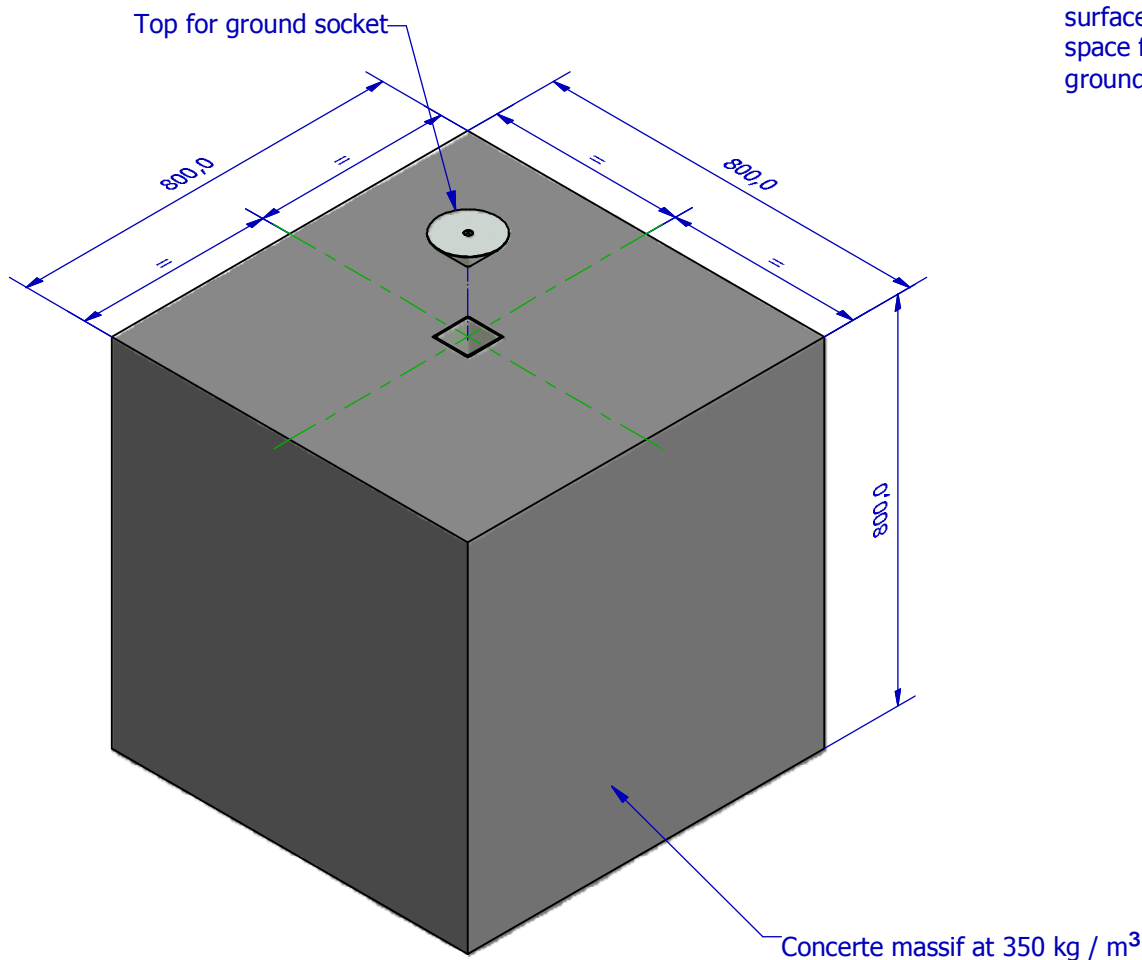

Ground socket to embed for posts of 70 x 70 mm section**CAUTION :**

- To be used only with MARTY SPORTS equipments to be embed into the ground with a section of 70x70mm
- Check technical information for installation, on product's technical leaflet.

MAINTAINANCE :

- Before installing the equipment into the socket, check the inside is not cluttered

In case of a special ground surface, leave a 150 mm space from the finished ground to the concrete