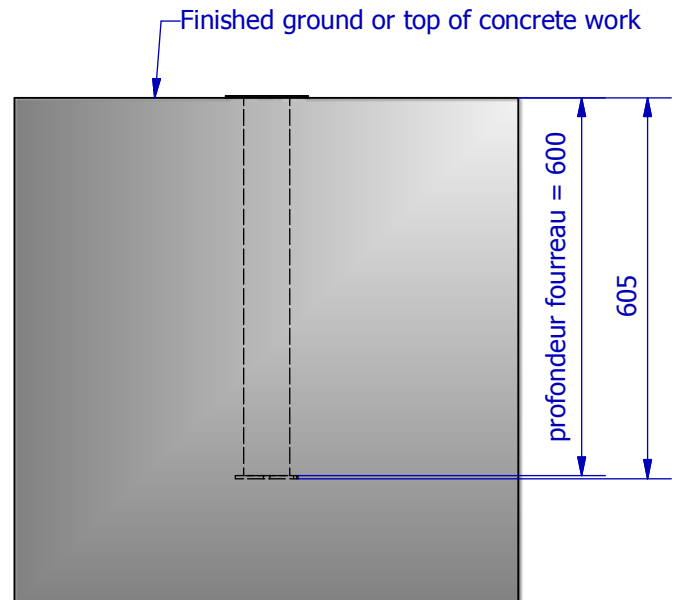

Ground socket to embed for posts of 70 x 70 mm section**CAUTION :**

- To be used only with MARTY SPORTS equipments to be embed into the ground with a section of 70x70mm
- Check technical information for installation, on product's technical leaflet.

MAINTAINANCE :

- Before installing the equipment into the socket, check the inside is not cluttered

In case of a special ground surface, leave a 150 mm space from the finished ground to the concrete