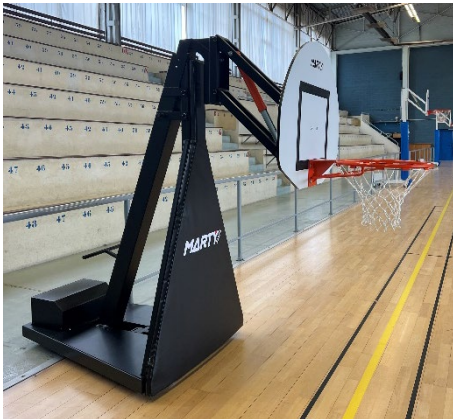

B3092

SEE THE
USAGE
VIDEO

VISIT THE
PRODUCT
WEB PAGE