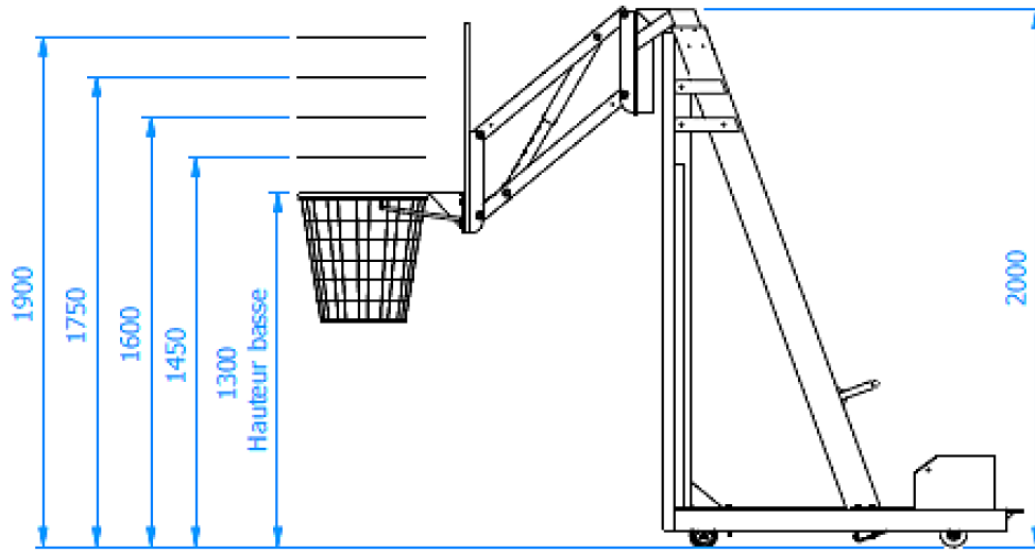

SPACE REQUIREMENTS AND HEIGHTS

HEADQUARTERS

Route de la Meignanne
49370 Saint-Clément-de-la-
Place France

+33(0)2 4177 03 86
web@martysports.com

SOUTH-EAST REGIONAL AGENCY

2 Square du Sud, Zone Pôle 2000 07130
Saint-Péray
France

+33(0)9 6344 44 57
agence.sud.est@martysports.com