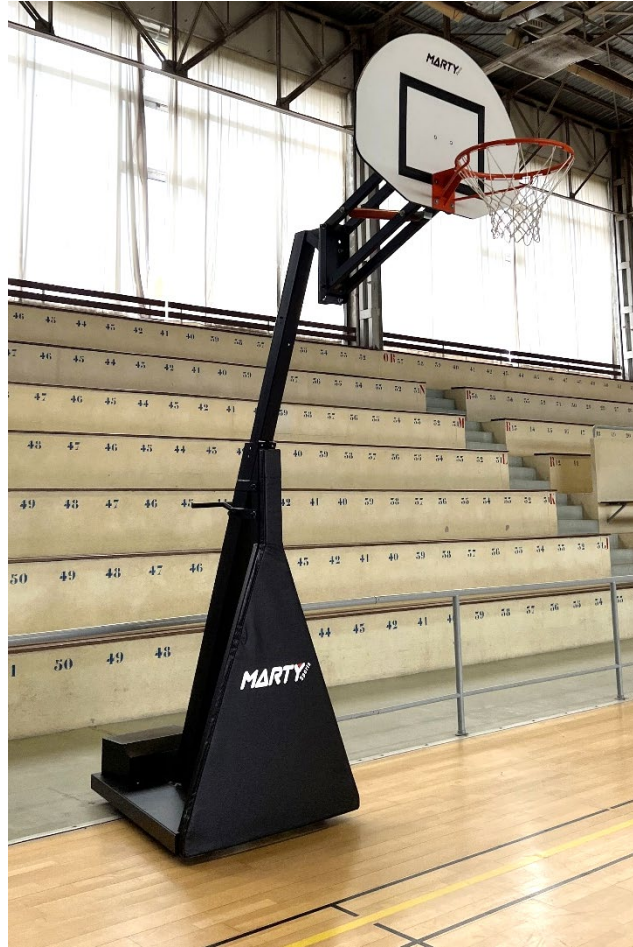

B3092

SEE THE
USAGE
VIDEO

VISIT THE
PRODUCT
WEB PAGE