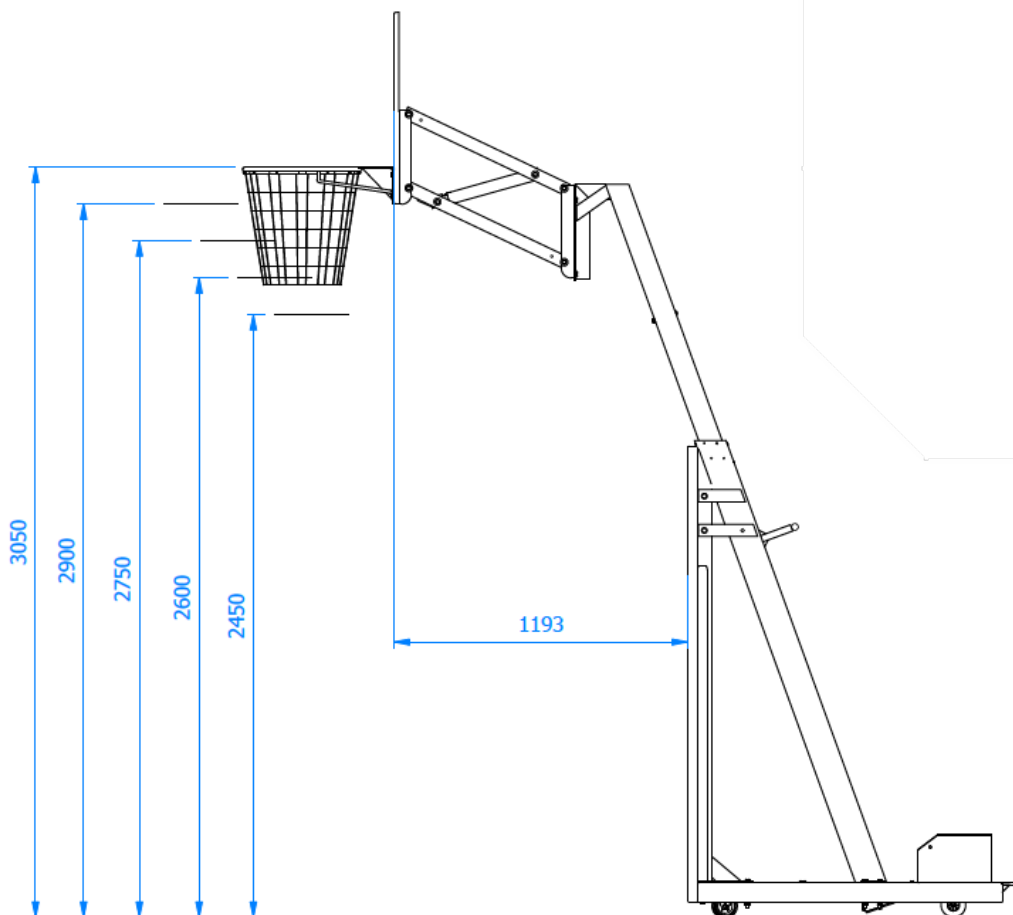

SPACE REQUIREMENTS AND HEIGHTS

HEADQUARTERS

Route de la Meignanne
49370 Saint-Clément-de-la-
Place France

+33(0)2 4177 03 86
web@martysports.com

SOUTH-EAST REGIONAL AGENCY

2 Square du Sud, Zone Pôle 2000 07130
Saint-Péray
France

+33(0)9 6344 44 57
agence.sud.est@martysports.com