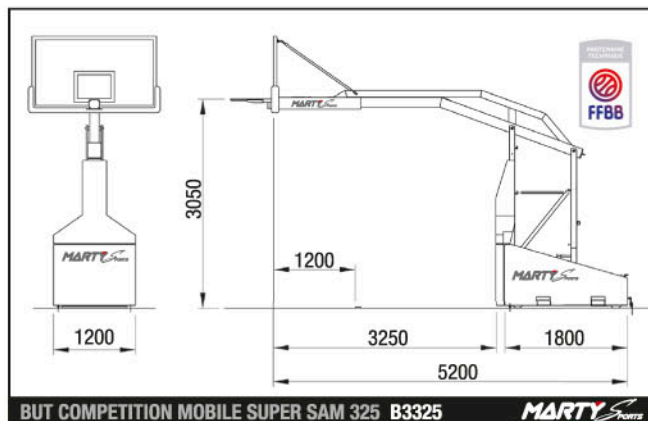

- 2 height adjustment possible 3m05 and 2m60 by partial folding of the unit.
- Easy setup by big compensating springs.
- Tempered glass backboard thickness 12mm of 1m80 x 1m05 + metallic frame including a ring plate encrusted in the backboard cut-out, avoiding any overload.
- Multi directional ring PRO-ACTION 180° Approved FIBA.
- Equipped of 4 directional wheels on the front and 6 fixed wheels on the rear. Non-staining.
- Patented Dynamic Sub Frame (DSF System). The metallic frame supplant itself to the front wheels in game position in order to spread easier the weights on the floor.
- Height adjustment handwheel of the ring for the floor base.
- Automatic lock of the folded goal.
- Foam padding under the backboard and on the front face in foam thickness 20cm.

2 models :

B3325 With ground sockets to seal. The unit.

B3330 With integrated counterweights. The unit. **NEW**

Patented DSF system.

AVAILABLE for RENT

IMPORTANT : **NEW**
Choice of 4 colors of paddings and backboard paddings to specify at the order .