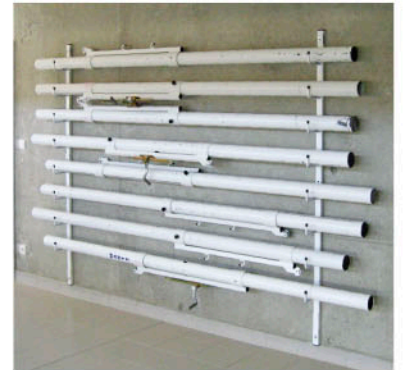

STORAGE

HORIZONTAL RACKS

To fix on the wall (delivered without plug neither bolts). To store volley, tennis or badminton posts vertically. Metallic WHITE powdered with hanging hooks covered with PVC to protect posts. Made of 2 independent supports.

RACK FOR GROUND SOCKETS UPRIGHTS

- R1210** For 1 bar (G1052).
- R1220** For 2 bars (G1051).
- R1230** For 3 bars (G1050).

MATS RACKS

To fix to the wall (delivered without plug neither bolts). To hang gymnastics mats with eyelets. Capacity of 20 mats. The unit.

- R2010** 40cm between eyelets.
- R2011** 50cm between eyelets.

HOOPS RACK

R2015

To fix to the wall (delivered without pins neither bolts). Metallic WHITE powdered. The unit.

VOLLEY RACK TROLLEY

R1300

Movable for storage of 3 pairs of volley posts and 1 pair of tennis posts. Metallic WHITE powdered. 4 pivoting wheels. Wooden floor. With hooks covered of PVC. The unit.

TENNIS AND VOLLEY RACK

To store tennis and volleyball posts.

- R1110** For 1 pair.
- R1120** For 2 pairs.
- R1130** For 3 pairs.
- R1140** For 4 pairs.

RACK FOR WALL HANDBALL GOALS

R1710

To store handball goals by hanging on the wall. With 2 steel brackets fixed on the wall. For 1 goal. The unit.