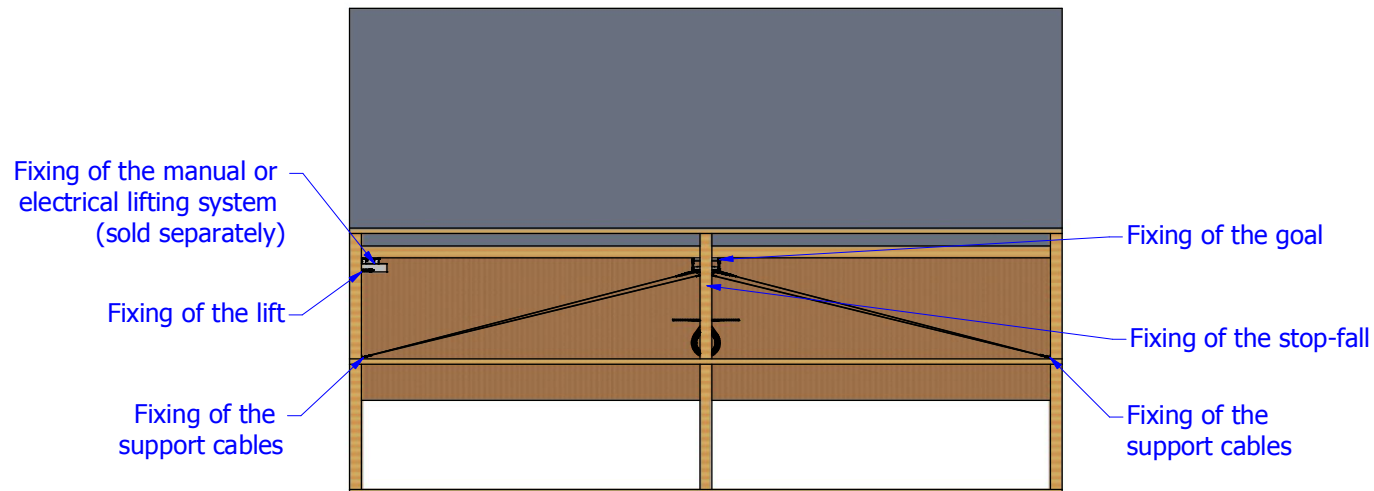

### INSTRUCTIONS OF USES:

- The use of this goal is excluded for any other sport than basketball.
- Do not climb on the structure.
- Do not hang to the circle or to the net.

### MAINTENANCE: (Periodic)

- Check the condition of the panel, circle, cables, lifting system and of the stop-fall.
- Check the metallic structure (welds) and especially the fixing points on the frame.
- Tighten the screws and grease the parts in motion if necessary.

#### LIST OF PIECES

ARTICLE	NUMERO DE PIECE	QTE	DESCRIPTION
1	Retractable vertical mono-tube	1	Length and principle of fixing to define with study
2	Vertical retractable arrow	1	Length to define with study
3	Head of mini adjustable basketball goal	1	
4	Semi-circular panel	1	
5	Reinforced circle	1	
6	Net	1	
7	Measuring rod	1	To ascent and descent the whole circle/panel
8	Crazy pulley	To define	Quantity to define with study
9	Fixing on frame	To define	Specific piece with study adapting to the frame
10	Stop-fall	1	Security component obligatory, sold separately
11	Lifting cable	1	Length to define with study
12	Support cable pre-assembled	4	Length to define with study
13	Catch cable for arrow	2	Length to define with study
14	Elastic strap lantern	6	
15	Quick link Ø8	1	
16	Screw TH M10 x 40	6	
17	Flat washer Ø10LL	4	
18	Washer fan shape Ø10 wide	6	

## FOLDABLE MINI BASKETBALL GOAL

Example of establishment on wood frame  
Complete establishment plans will be given to you following the shape of your room.

**The different efforts of the attachment points of the goal on the frame (included return cables and lifting system) are subjected to the verification by a BET structure or a carpenter following the norm NFS 52-400.**