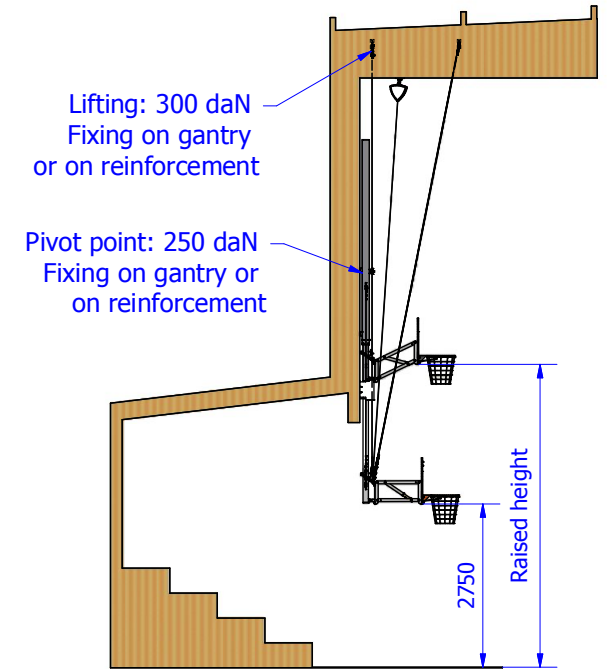

### DESCRIPTION:

- Basketball goal foldable in frame
- Mono-tube section of 100 mm (main piece responding to the norm).

### MAINTENANCE: (Periodic)

- Check the condition of the panel, circle, cables, lifting system and of the stop-fall.
- Check the metallic structure (welds) and especially the fixing points on the frame.
- Tighten the screws and grease the parts in motion if necessary.

#### LIST OF PIECES

ARTICLE	NUMERO DE PIECE	QTE	DESCRIPTION
1	Retractable vertical mono-tube	1	Length and principle of fixing to define with study
2	Vertical retractable arrow	1	Length to define with study
3	Head of mini adjustable basketball goal	1	
4	Semi-circular panel	1	
5	Reinforced circle	1	
6	Net	1	
7	Measuring rod	1	To ascent and descent the whole circle/panel
8	Crazy pulley	To define	Quantity to define with study
9	Fixing on frame	To define	Specific piece with study adapting to the frame
10	Stop-fall	1	Security component obligatory, sold separately
11	Lifting cable	1	Length to define with study
12	Support cable pre-assembled	4	Length to define with study
13	Catch cable for arrow	2	Length to define with study
14	Elastic strap lantern	6	
15	Quick link Ø8	1	
16	Screw TH M10 x 40	6	
17	Flat washer Ø10LL	4	
18	Washer fan shape Ø10 wide	6	

## FOLDABLE MINI BASKETBALL GOAL

Example of establishment on wood frame  
Complete establishment plans will be given to you following the shape of your room.

**The different efforts of the attachment points of the goal on the frame (included return cables and lifting system) are subjected to the verification by a BET structure or a carpenter following the norm NFS 52-400.**