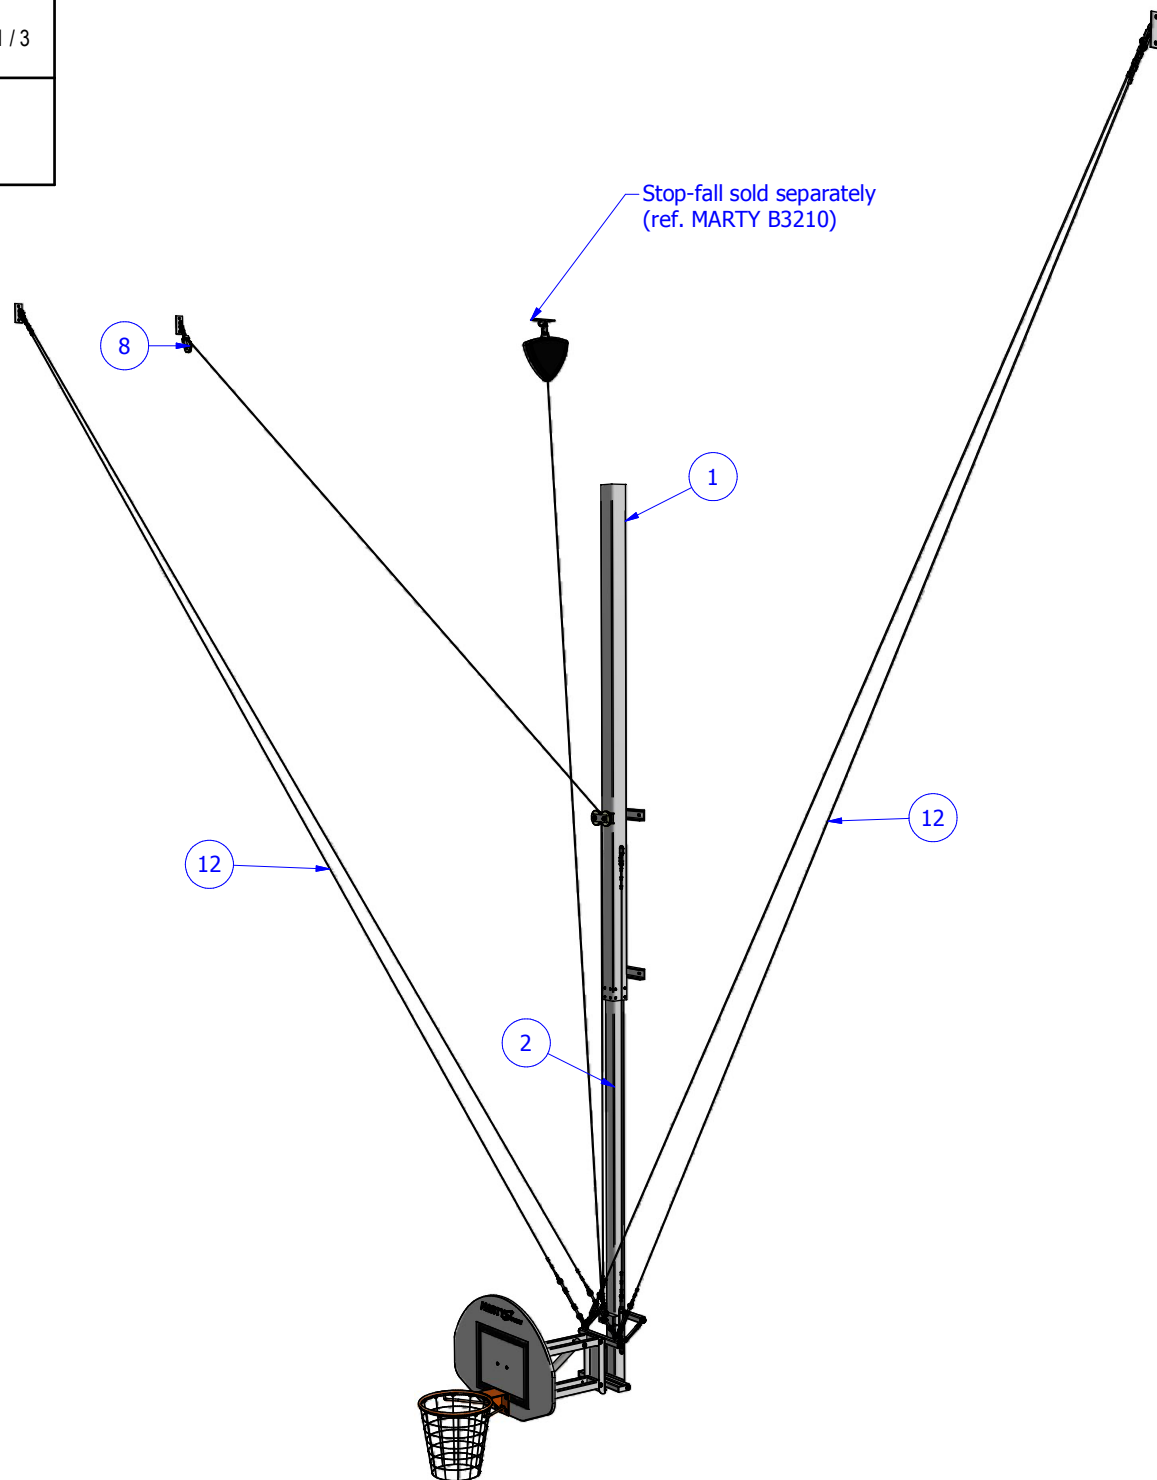

### DESCRIPTION:

- Basketball goal foldable in frame
- Mono-tube section of 100 mm (main piece responding to the norm).

### INSTRUCTIONS OF USES:

- The use of this goal is excluded for any other sport than basketball.
- Do not climb on the structure.
- Do not hang to the circle or to the net.

### MAINTENANCE: (Periodic)

- Check the condition of the panel, circle, cables, lifting system and of the stop-fall.
- Check the metallic structure (welds) and especially the fixing points on the frame.
- Tighten the screws and grease the parts in motion if necessary.

#### LIST OF PIECES

ARTICLE	NUMERO DE PIECE	QTE	DESCRIPTION
1	Retractable vertical mono-tube	1	Length and principle of fixing to define with study
2	Vertical retractable arrow	1	Length to define with study
3	Head of mini adjustable basketball goal	1	
4	Semi-circular panel	1	
5	Reinforced circle	1	
6	Net	1	
7	Measuring rod	1	To ascent and descent the whole circle/panel
8	Crazy pulley	To define	Quantity to define with study
9	Fixing on frame	To define	Specific piece with study adapting to the frame
10	Stop-fall	1	Security component obligatory, sold separately
11	Lifting cable	1	Length to define with study
12	Support cable pre-assembled	4	Length to define with study
13	Catch cable for arrow	2	Length to define with study
14	Elastic strap lantern	6	
15	Quick link Ø8	1	
16	Screw TH M10 x 40	6	
17	Flat washer Ø10LL	4	
18	Washer fan shape Ø10 wide	6	