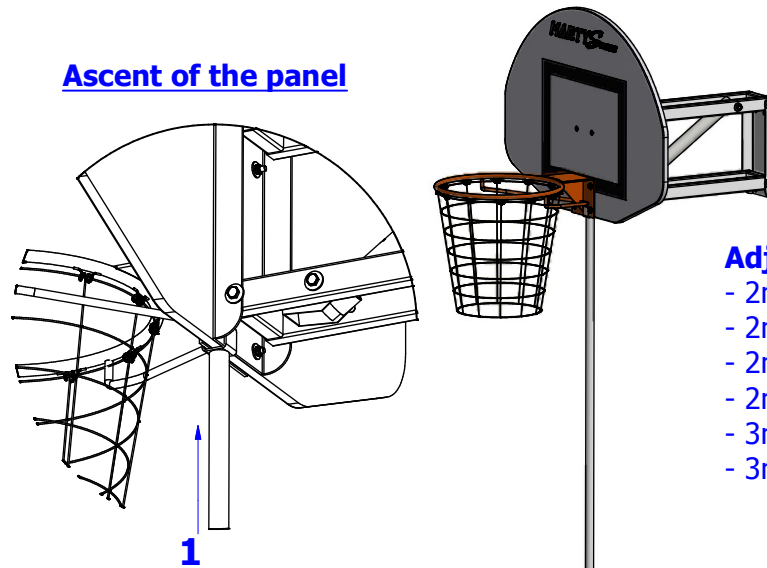

#### LIST OF PIECES

ARTICLE	NUMERO DE PIECE	QTE	DESCRIPTION
1	Retractable vertical mono-tube	1	Length and principle of fixing to define with study
2	Vertical retractable arrow	1	Length to define with study
3	Head of mini adjustable basketball goal	1	
4	Semi-circular panel	1	
5	Reinforced circle	1	
6	Net	1	
7	Measuring rod	1	To ascent and descent the whole circle/panel
8	Crazy pulley	To define	Quantity to define with study
9	Fixing on frame	To define	Specific piece with study adapting to the frame
10	Stop-fall	1	Security component obligatory, sold separately
11	Lifting cable	1	Length to define with study
12	Support cable pre-assembled	4	Length to define with study
13	Catch cable for arrow	2	Length to define with study
14	Elastic strap lantern	6	
15	Quick link Ø8	1	
16	Screw TH M10 x 40	6	
17	Flat washer Ø10LL	4	
18	Washer fan shape Ø10 wide	6	

## FOLDABLE MINI BASKETBALL GOAL

Example of establishment on wood frame  
Complete establishment plans will be given to you following the shape of your room.

**The different efforts of the attachment points of the goal on the frame (included return cables and lifting system) are subjected to the verification by a BET structure or a carpenter following the norm NFS 52-400.**

**Reinforcements or supports may be necessary following the establishment to realize.**

**FOLDABLE MINI BASKETBALL  
GOAL****Ascent of the panel****Adjustable heights :**

- 2m45
- 2m60
- 2m75
- 2m90
- 3m05
- 3m20 (Storage)