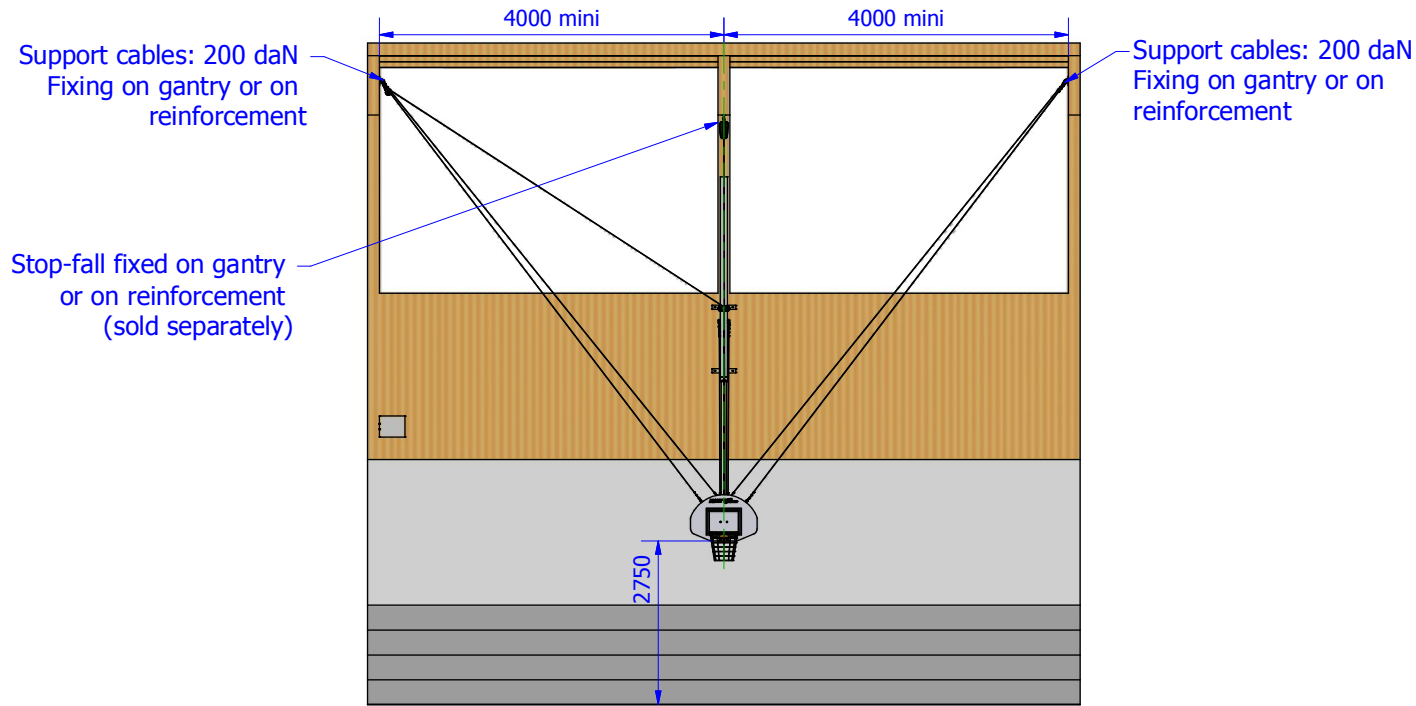

### INSTRUCTIONS OF USES:

- The use of this goal is excluded for any other sport than basketball.
- Do not climb on the structure.
- Do not hang to the circle or to the net.

### MAINTENANCE: (Periodic)

- Check the condition of the panel, circle, cables, lifting system and of the stop-fall.
- Check the metallic structure (welds) and especially the fixing points on the frame.
- Tighten the screws and grease the parts in motion if necessary.

#### LIST OF PIECES

ARTICLE	NUMERO DE PIECE	QTE	DESCRIPTION
1	Retractable vertical mono-tube	1	Length and principle of fixing to define with study
2	Vertical retractable arrow	1	Length to define with study
3	Head of mini adjustable basketball goal	1	
4	Semi-circular panel	1	
5	Reinforced circle	1	
6	Net	1	
7	Measuring rod	1	To ascent and descent the whole circle/panel
8	Crazy pulley	To define	Quantity to define with study
9	Fixing on frame	To define	Specific piece with study adapting to the frame
10	Stop-fall	1	Security component obligatory, sold separately
11	Lifting cable	1	Length to define with study
12	Support cable pre-assembled	4	Length to define with study
13	Catch cable for arrow	2	Length to define with study
14	Elastic strap lantern	6	
15	Quick link Ø8	1	
16	Screw TH M10 x 40	6	
17	Flat washer Ø10LL	4	
18	Washer fan shape Ø10 wide	6	

## FOLDABLE MINI BASKETBALL GOAL

Example of establishment on wood frame  
Complete establishment plans will be given to you following the shape of your room.

**The different efforts of the attachment points of the goal on the frame (included return cables and lifting system) are subjected to the verification by a BET structure or a carpenter following the norm NFS 52-400.**