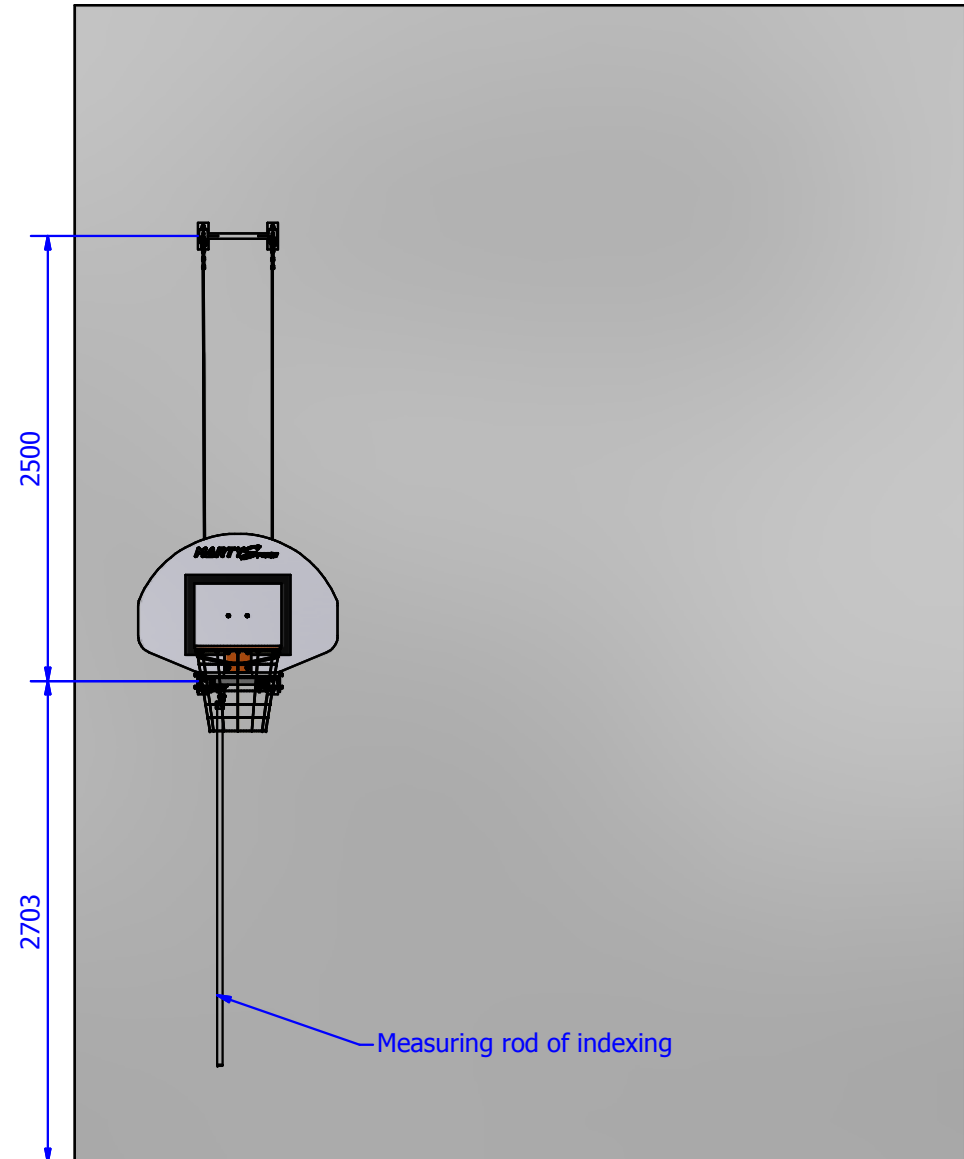

FOLDABLE MINI BASKETBALL GOAL ADJUSTABLE HEIGHT

DESCRIPTION:

- Folded basketball goal.
- Main structure in steel

INSTRUCTION OF USES:

- The use of this goal is excluded for any other sport than basketball.
- Do not climb on the structure.
- Do not hand to the circle and to the net.
- It is not recommended to use the goal in folded position.

LIST OF PIECES

ARTICLE	NUMERO DE PIECE	QTE	DESCRIPTION
1	Pivots support	2	Specific piece with study adapting to the support
2	Rear arm	2	Length to determine with study
3	Front arm	2	Length to determine with study
4	Fixing frame of the goal head	1	
5	Mini basketball goal adjustable	1	
6	Panel semi-circular	1	
7	Reinforced circle	1	
8	Net	1	
9	Pivot of the catch cables	2	
10	Connector board	4	
	Barre d'indexage	1	
12	Measuring rod of indexing	1	
13	Catch cable	2	Length to determine with study
14	Screw TH M12 x 110	4	
15	Screw TH M12 x 90	2	
16	Flat washer Ø12L	12	
17	Brake nut M12	6	
18	Screw TH M10 x 100	6	
19	Screw TH M10 x 80	2	
20	Screw TH M10 x 30	4	
21	Flat washer Ø10L	24	
22	Brake nut M10	12	

FOLDABLE MINI BASKETBALL GOAL ADJUSTABLE HEIGHT

Example of establishment on wood frame.
 Completes plans will be given to you according the shape of your room.

The different efforts of the attachment point of the goal are subjected to the verification by a BET structure according the norm NFS 52-400. Reinforcements or supports may be necessary depending the establishment to realize.

FOLDABLE MINI BASKETBALL GOAL ADJUSTABLE HEIGHT

Adjustment heights:

- 2m45
- 2m60
- 2m75
- 2m90
- 3m05
- 3m20 (Storage)

Rise up the panel

Descent of the panel