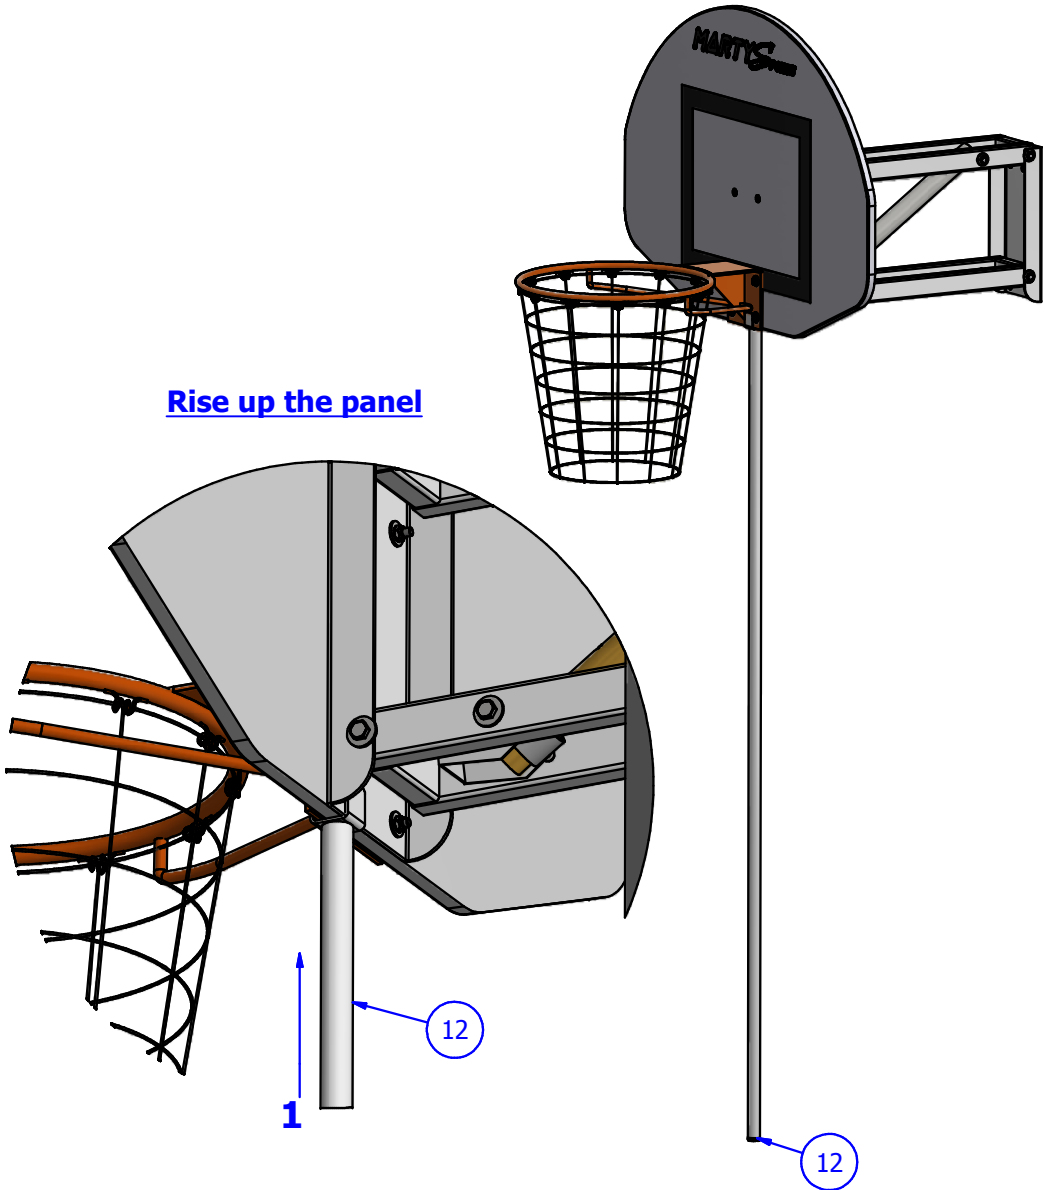

FOLDABLE MINI BASKETBALL GOAL ADJUSTABLE HEIGHT

DESCRIPTION:

- Folded basketball goal.
- Main structure in steel

INSTRUCTION OF USES:

- The use of this goal is excluded for any other sport than basketball.
- Do not climb on the structure.
- Do not hand to the circle and to the net.
- It is not recommended to use the goal in folded position.

LIST OF PIECES

ARTICLE	NUMERO DE PIECE	QTE	DESCRIPTION
1	Pivots support	2	Specific piece with study adapting to the support
2	Rear arm	2	Length to determine with study
3	Front arm	2	Length to determine with study
4	Fixing frame of the goal head	1	
5	Mini basketball goal adjustable	1	
6	Panel semi-circular	1	
7	Reinforced circle	1	
8	Net	1	
9	Pivot of the catch cables	2	
10	Connector board	4	
	Barre d'indexage	1	
12	Measuring rod of indexing	1	
13	Catch cable	2	Length to determine with study
14	Screw TH M12 x 110	4	
15	Screw TH M12 x 90	2	
16	Flat washer Ø12L	12	
17	Brake nut M12	6	
18	Screw TH M10 x 100	6	
19	Screw TH M10 x 80	2	
20	Screw TH M10 x 30	4	
21	Flat washer Ø10L	24	
22	Brake nut M10	12	

FOLDABLE MINI BASKETBALL GOAL ADJUSTABLE HEIGHT

Example of establishment on wood frame.
 Completes plans will be given to you according the shape of your room.

The different efforts of the attachment point of the goal are subjected to the verification by a BET structure according the norm NFS 52-400. Reinforcements or supports may be necessary depending the establishment to realize.

FOLDABLE MINI BASKETBALL GOAL ADJUSTABLE HEIGHT

Adjustment heights:

- 2m45
- 2m60
- 2m75
- 2m90
- 3m05
- 3m20 (Storage)

Rise up the panel

Descent of the panel