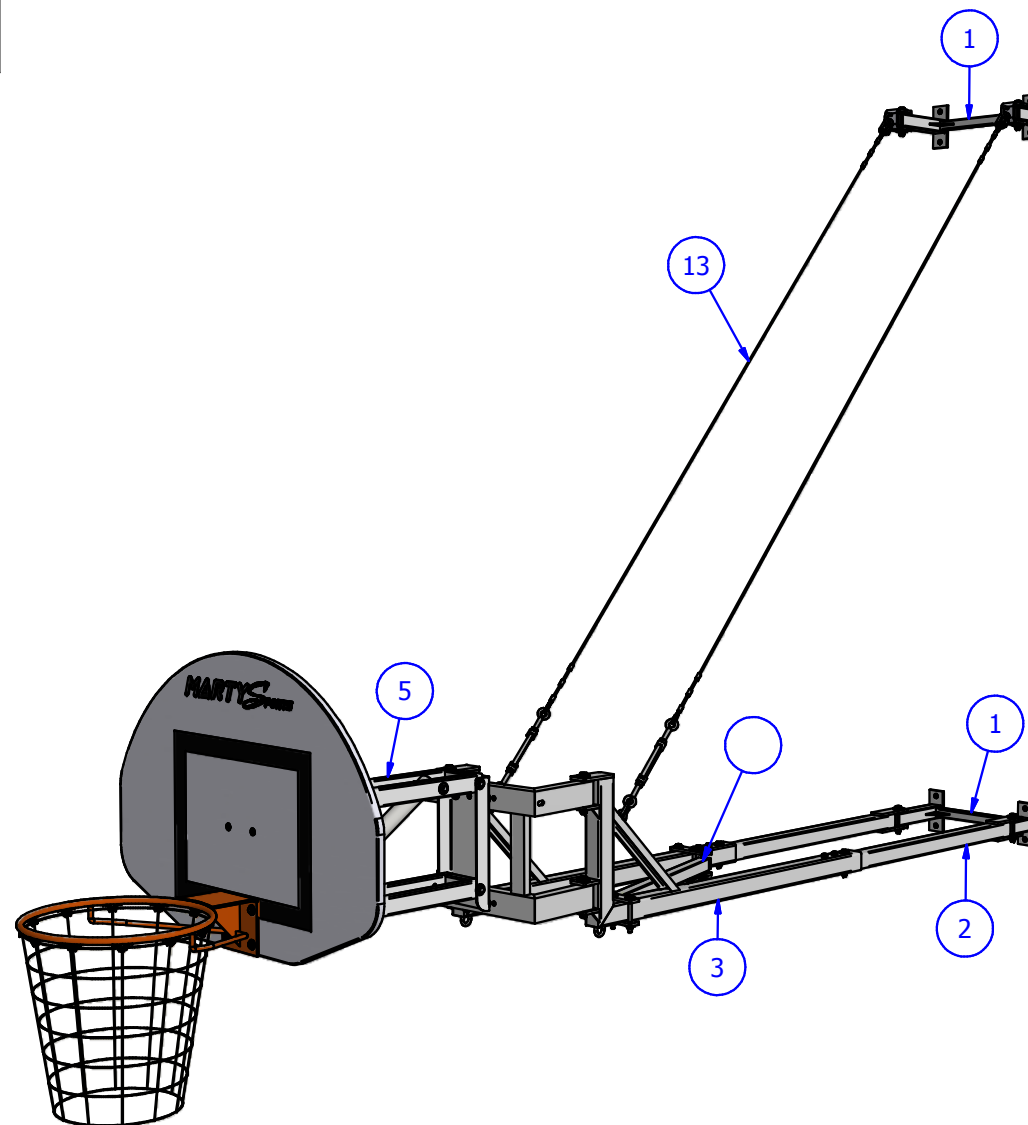

FOLDABLE MINI BASKETBALL GOAL ADJUSTABLE HEIGHT

DESCRIPTION:

- Folded basketball goal.
- Main structure in steel

INSTRUCTION OF USES:

- The use of this goal is excluded for any other sport than basketball.
- Do not climb on the structure.
- Do not hand to the circle and to the net.
- It is not recommended to use the goal in folded position.

MAINTENANCE: (Periodic)

- Check the condition of the panel, circle and cables.
- Check the metallic structure (welds) and especially the fixing points
- Tighten the screw and grease the parts in motion if necessary.

LIST OF PIECES

ARTICLE	NUMERO DE PIECE	QTE	DESCRIPTION
1	Pivots support	2	Specific piece with study adapting to the support
2	Rear arm	2	Length to determine with study
3	Front arm	2	Length to determine with study
4	Fixing frame of the goal head	1	
5	Mini basketball goal adjustable	1	
6	Panel semi-circular	1	
7	Reinforced circle	1	
8	Net	1	
9	Pivot of the catch cables	2	
10	Connector board	4	
	Barre d'indexage	1	
12	Measuring rod of indexing	1	
13	Catch cable	2	Length to determine with study
14	Screw TH M12 x 110	4	
15	Screw TH M12 x 90	2	
16	Flat washer Ø12L	12	
17	Brake nut M12	6	
18	Screw TH M10 x 100	6	
19	Screw TH M10 x 80	2	
20	Screw TH M10 x 30	4	
21	Flat washer Ø10L	24	
22	Brake nut M10	12	

FOLDABLE MINI BASKETBALL GOAL ADJUSTABLE HEIGHT

Example of establishment on wood frame.
 Completes plans will be given to you according the shape of your room.

The different efforts of the attachment point of the goal are subjected to the verification by a BET structure according the norm NFS 52-400. Reinforcements or supports may be necessary depending the establishment to realize.