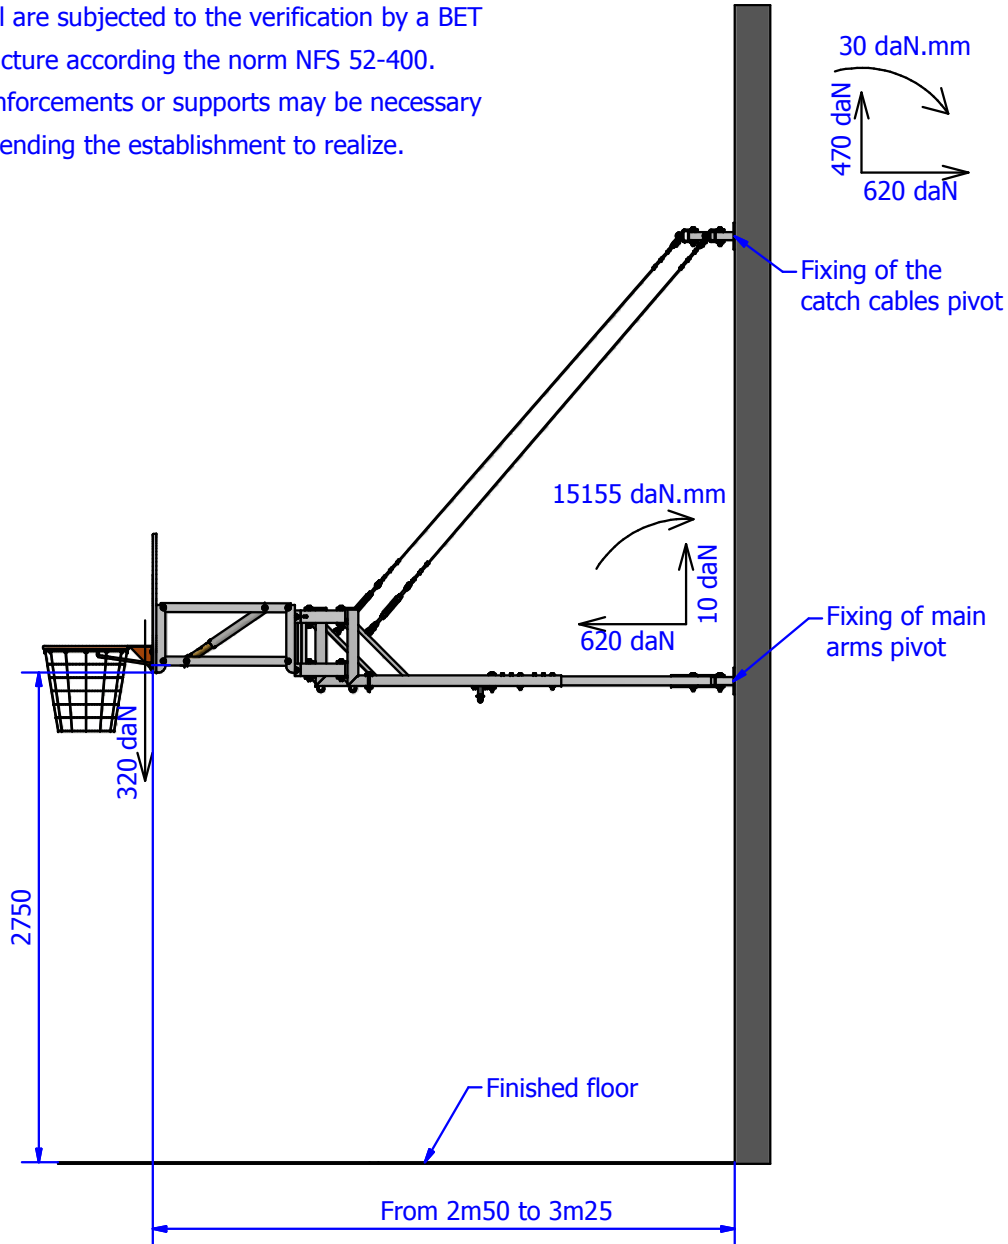

LIST OF PIECES

ARTICLE	NUMERO DE PIECE	QTE	DESCRIPTION
1	Pivots support	2	Specific piece with study adapting to the support
2	Rear arm	2	Length to determine with study
3	Front arm	2	Length to determine with study
4	Fixing frame of the goal head	1	
5	Mini basketball goal adjustable	1	
6	Panel semi-circular	1	
7	Reinforced circle	1	
8	Net	1	
9	Pivot of the catch cables	2	
10	Connector board	4	
	Barre d'indexage	1	
12	Measuring rod of indexing	1	
13	Catch cable	2	Length to determine with study
14	Screw TH M12 x 110	4	
15	Screw TH M12 x 90	2	
16	Flat washer Ø12L	12	
17	Brake nut M12	6	
18	Screw TH M10 x 100	6	
19	Screw TH M10 x 80	2	
20	Screw TH M10 x 30	4	
21	Flat washer Ø10L	24	
22	Brake nut M10	12	

FOLDABLE MINI BASKETBALL GOAL ADJUSTABLE HEIGHT

Example of establishment on wood frame.
 Completes plans will be given to you according the shape of your room.

The different efforts of the attachment point of the goal are subjected to the verification by a BET structure according the norm NFS 52-400. Reinforcements or supports may be necessary depending the establishment to realize.

FOLDABLE MINI BASKETBALL GOAL ADJUSTABLE HEIGHT

Adjustment heights:

- 2m45
- 2m60
- 2m75
- 2m90
- 3m05
- 3m20 (Storage)

Rise up the panel

Descent of the panel