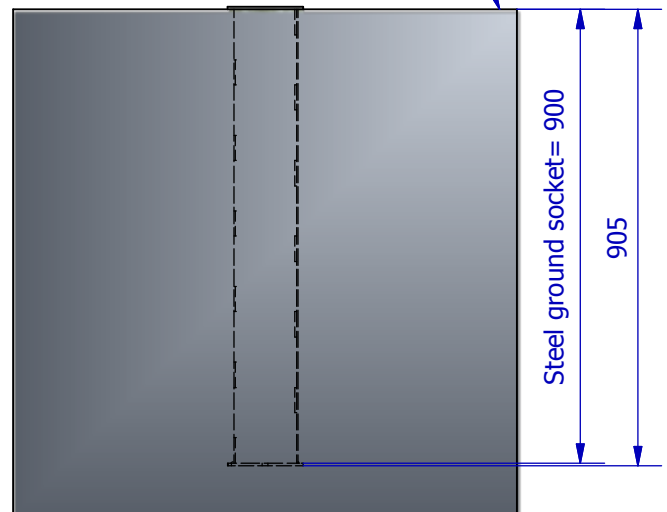

**Ground socket to embed for posts of 120 x 120 mm section****CAUTION :**

- To be used only with MARTY SPORTS equipments to be embed into the ground with a section of 120 x 120 mm.
- Check technical information for installation, on product's technical leaflet.

**MAINTAINANCE :**

- Before installing the equipment into the socket, check the inside is not cluttered up.

Finished ground or top of concrete work

Top for ground socket

In case of a special ground surface, leave a 150mm space from the finished ground to the concrete.