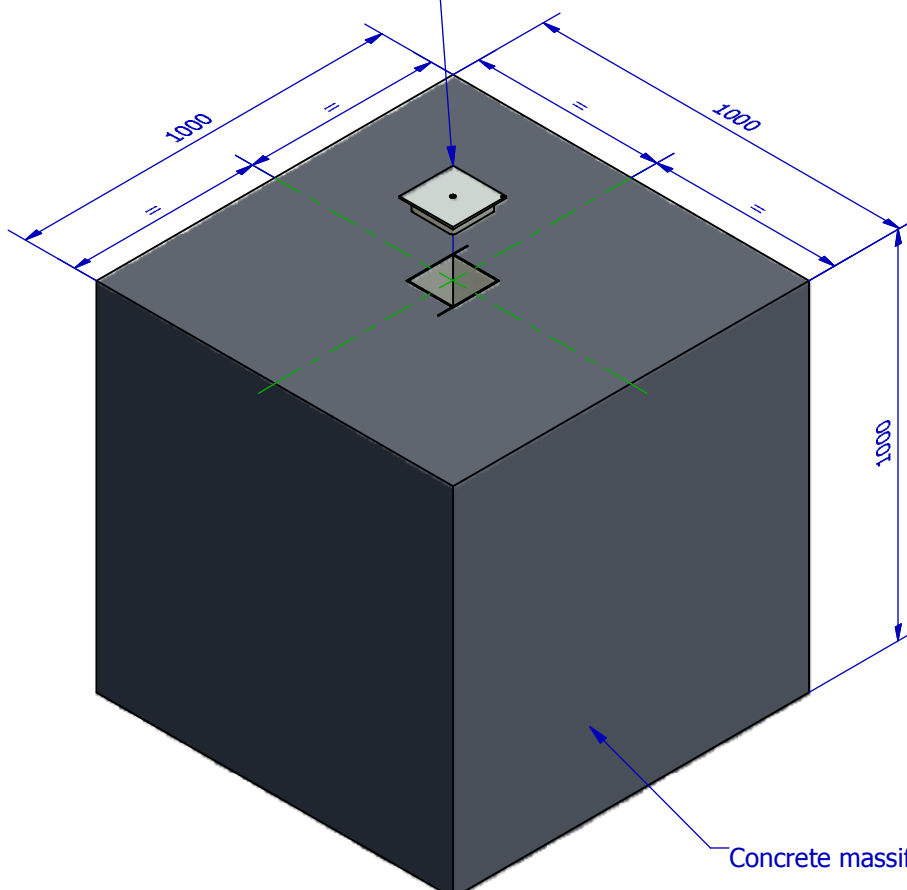

**Ground socket to embed for posts of 120 x 120 mm section****CAUTION :**

- To be used only with MARTY SPORTS equipments to be embed into the ground with a section of 120 x 120 mm.
- Check technical information for installation, on product's technical leaflet.

**MAINTAINANCE :**

- Before installing the equipment into the socket, check the inside is not cluttered up.

Finished ground or top of concrete work

Top for ground socket

In case of a special ground surface, leave a 150mm space from the finished ground to the concrete.