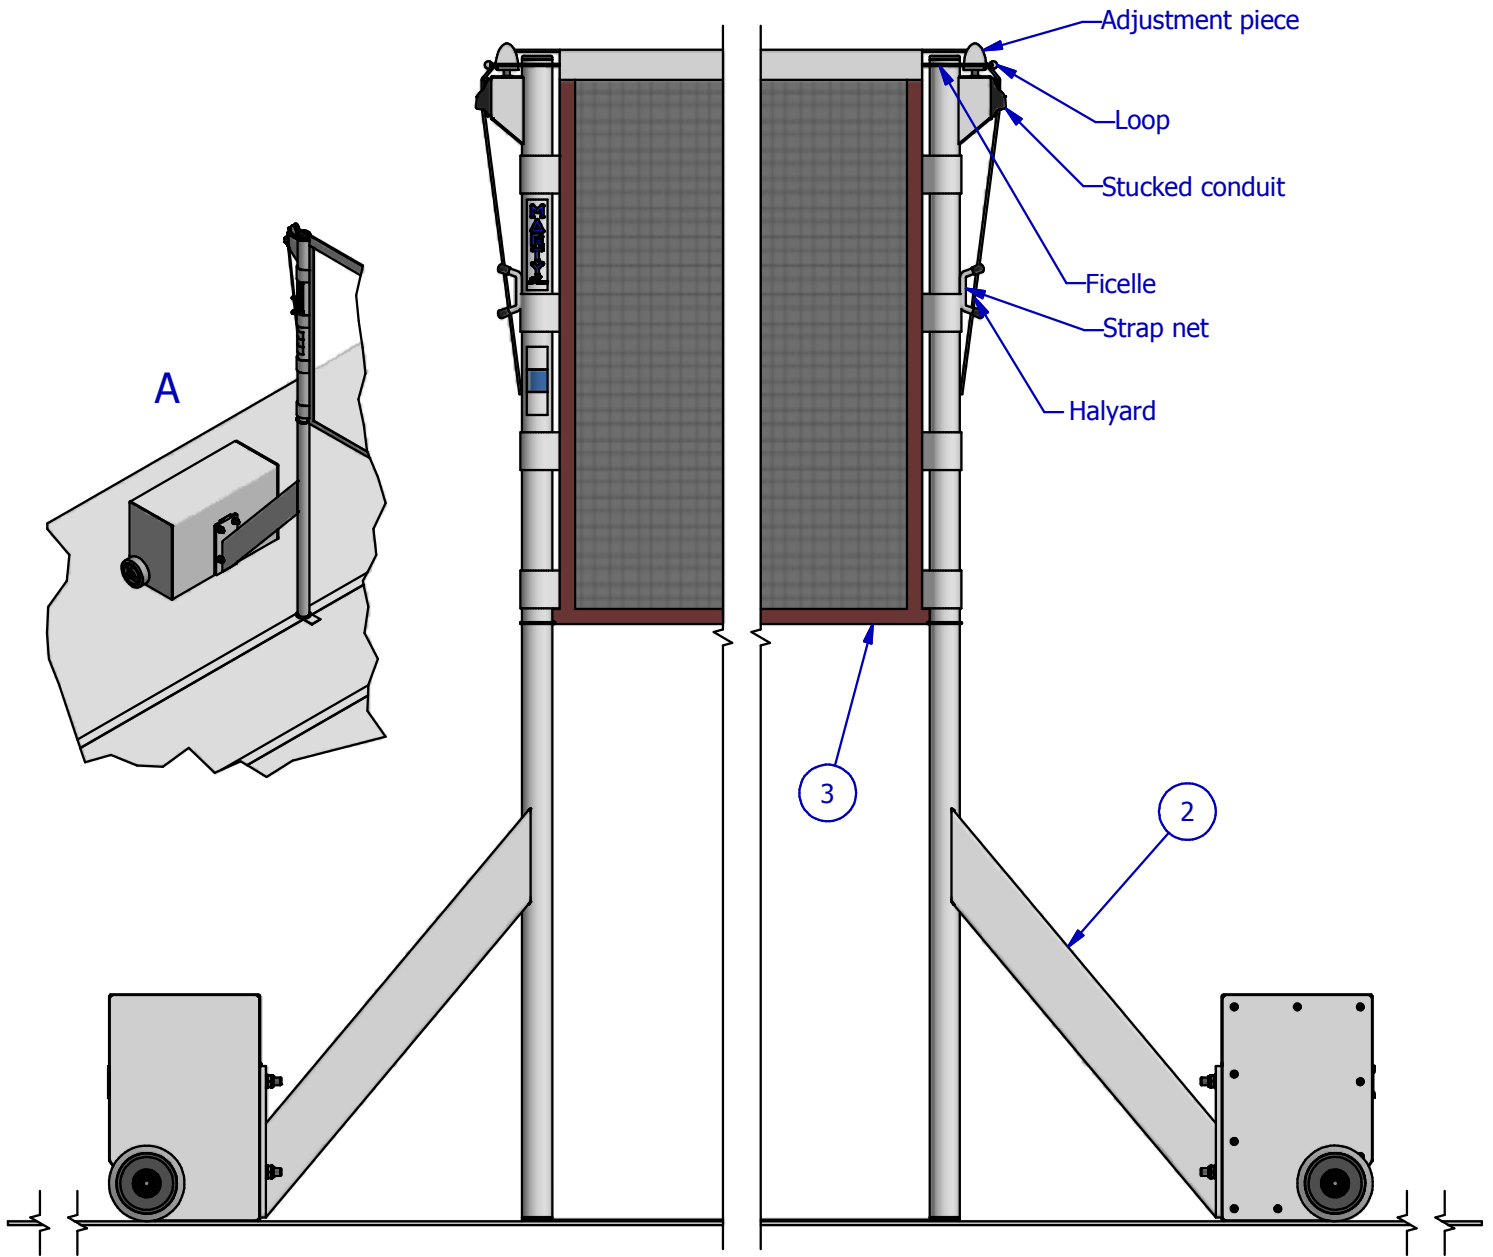

High competitions badminton posts fix height

NORME EN1509

INSTRUCTION OF USES :

- Place the posts on the lines of games
- Fit the net
- Adjust the height of the net thanks to an adjustment workpiece
- Tender the net until reaching the ribs of height of 1m55 on its sides and 1m524 on its center, then wedge the Halyard into the cleat duct and tie it on the net's connection.
- Finally run a loop on the string to keep the setting.
- Careful, do not tender too much the net in order to avoid the swing or the revolving of the posts. (See pages 2/4 and 3/4)
- For the moving of the post, do spinning the whole toward yourself to 45°, then push or pull on the whole. (See the plan above)
- Do not move the post without follow the procedure above, do not put bluntly, do not slip it, in order to not damage the sport floor.

MAINTENANCE : (Periodic)

- Check the rivets
- Check the welds
- Check the tightening

High competitions badminton posts fix height

NORME EN1509

List of pieces		
ARTICLE	DESIGNATION	QTE
1	Base stable	1
2	All of posts mounted	1
3	Washer Brake M10	4
4	Nut brake H M10	4

High competitions badminton posts fix height

NORME EN1509

Height of the net on the sides	Net height in the center
1m55	1m524

List of pieces		
ARTICLE	DESIGNATION	QTE
1	Ground of badminton	1
2	Badminton high competition's posts	2
3	Net BD6530	1

**Poteaux Badminton Hautes Compétitions
Déport 0m60 - Hauteur Fixe 1m55**

Fédération Française de Badminton / Secteur territoires et équipements

Version 02 - du 25 mars 2007

CERTIFICAT DE CLASSEMENT FEDERAL**LES POTEAUX ET FILETS DE BADMINTON****Références**