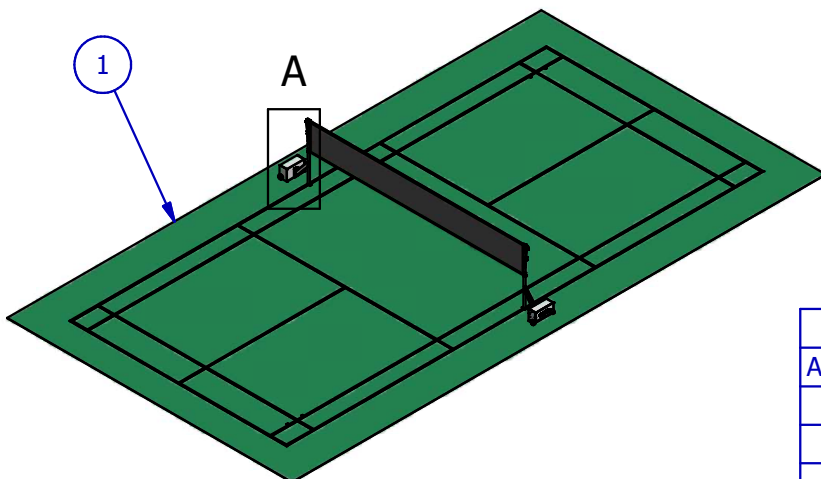

High competitions badminton posts fix height

NORME EN1509

INSTRUCTION OF USES :

- Place the posts on the lines of games
- Fit the net
- Adjust the height of the net thanks to an adjustment workpiece
- Tender the net until reaching the ribs of height of 1m55 on its sides and 1m524 on its center, then wedge the Halyard into the cleat duct and tie it on the net's connection.
- Finally run a loop on the string to keep the setting.
- Careful, do not tender too much the net in order to avoid the swing or the revolving of the posts. (See pages 2/4 and 3/4)
- For the moving of the post, do spinning the whole toward yourself to 45°, then push or pull on the whole. (See the plan above)
- Do not move the post without follow the procedure above, do not put bluntly, do not slip it, in order to not damage the sport floor.

MAINTENANCE : (Periodic)

- Check the rivets
- Check the welds
- Check the tightening

High competitions badminton posts fix height

NORME EN1509

List of pieces		
ARTICLE	DESIGNATION	QTE
1	Base stable	1
2	All of posts mounted	1
3	Washer Brake M10	4
4	Nut brake H M10	4

High competitions badminton posts fix height

NORME EN1509

Height of the net on the sides	Net height in the center
1m55	1m524

List of pieces		
ARTICLE	DESIGNATION	QTE
1	Ground of badminton	1
2	Badminton high competition's posts	2
3	Net BD6530	1

**Poteaux Badminton Hautes Compétitions
Déport 0m60 - Hauteur Fixe 1m55**

Fédération Française de Badminton / Secteur territoires et équipements

Version 02 - du 25 mars 2007

CERTIFICAT DE CLASSEMENT FEDERAL**LES POTEAUX ET FILETS DE BADMINTON****Références**