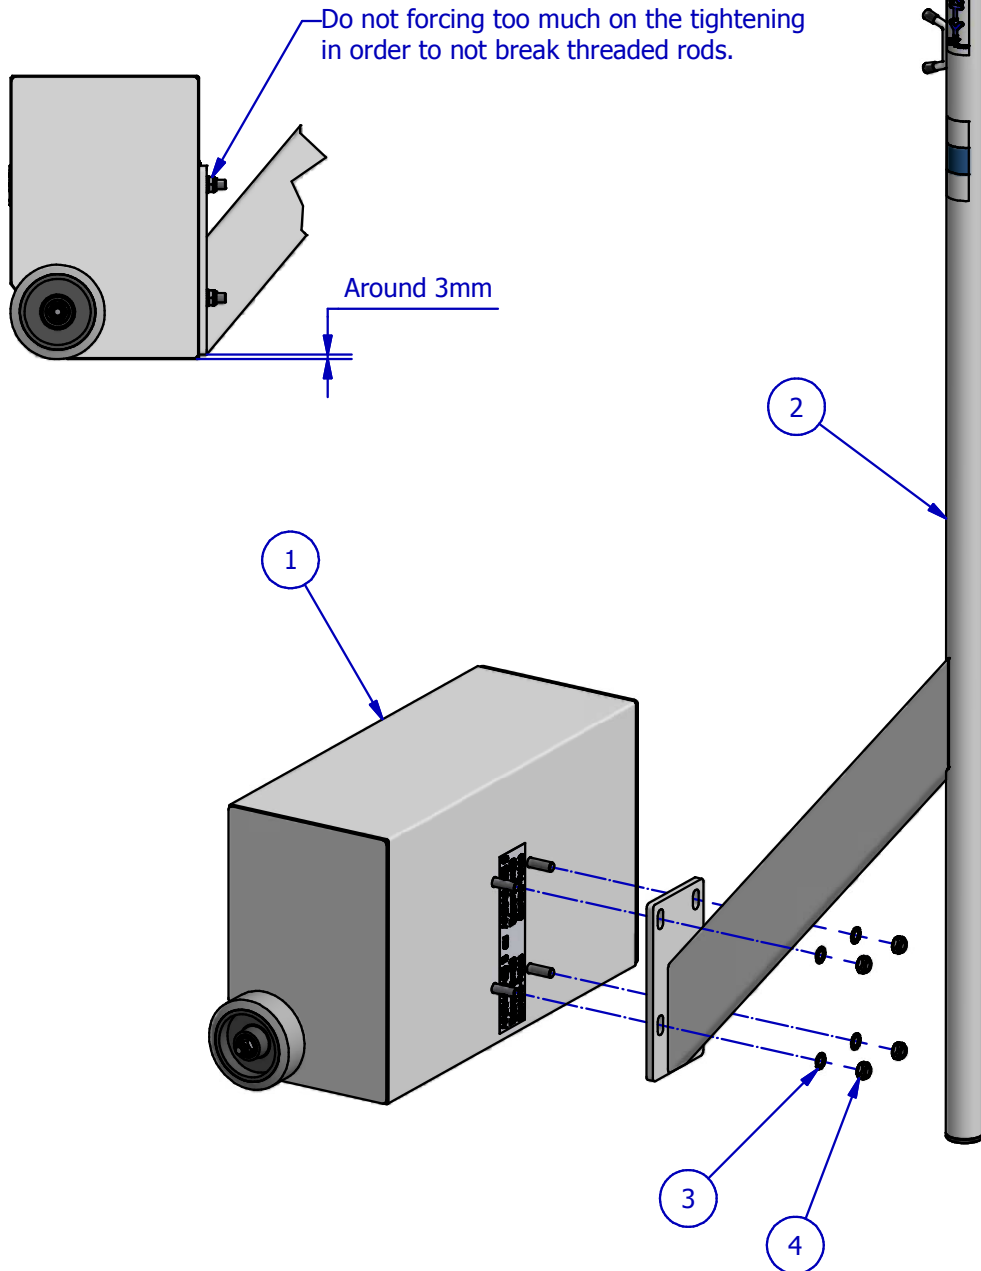

High competitions badminton posts fix height

NORME EN1509

INSTRUCTION OF USES :

- Place the posts on the lines of games
- Fit the net
- Adjust the height of the net thanks to an adjustment workpiece
- Tender the net until reaching the ribs of height of 1m55 on its sides and 1m524 on its center, then wedge the Halyard into the cleat duct and tie it on the net's connection.
- Finally run a loop on the string to keep the setting.
- Careful, do not tender too much the net in order to avoid the swing or the revolving of the posts. (See pages 2/4 and 3/4)
- For the moving of the post, do spinning the whole toward yourself to 45°, then push or pull on the whole. (See the plan above)
- Do not move the post without follow the procedure above, do not put bluntly, do not slip it, in order to not damage the sport floor.

MAINTENANCE : (Periodic)

- Check the rivets
- Check the welds
- Check the tightening

High competitions badminton posts fix height

NORME EN1509

List of pieces		
ARTICLE	DESIGNATION	QTE
1	Base stable	1
2	All of posts mounted	1
3	Washer Brake M10	4
4	Nut brake H M10	4

High competitions badminton posts fix height

NORME EN1509

Height of the net on the sides	Net height in the center
1m55	1m524

List of pieces		
ARTICLE	DESIGNATION	QTE
1	Ground of badminton	1
2	Badminton high competition's posts	2
3	Net BD6530	1

**Poteaux Badminton Hautes Compétitions
Déport 0m60 - Hauteur Fixe 1m55**

Fédération Française de Badminton / Secteur territoires et équipements

Version 02 - du 25 mars 2007

CERTIFICAT DE CLASSEMENT FEDERAL**LES POTEAUX ET FILETS DE BADMINTON****Références**