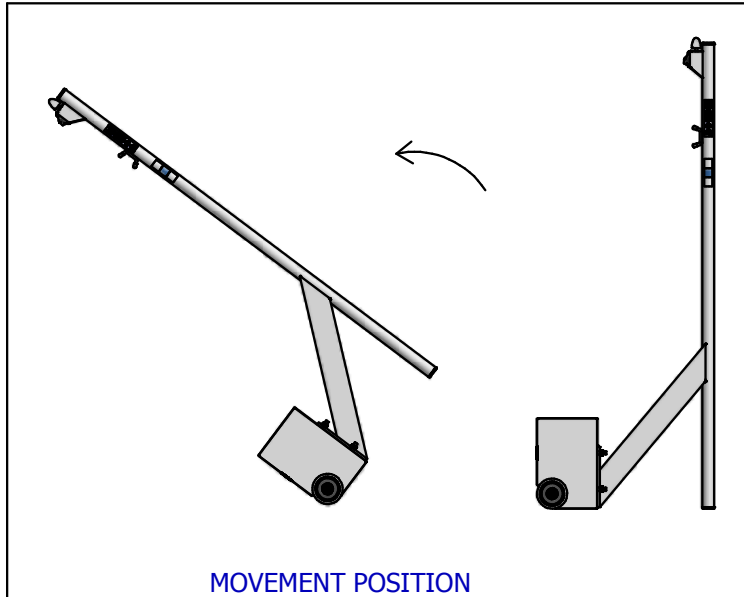

High competitions badminton posts fix height

NORME EN1509

INSTRUCTION OF USES :

- Place the posts on the lines of games
- Fit the net
- Adjust the height of the net thanks to an adjustment workpiece
- Tender the net until reaching the ribs of height of 1m55 on its sides and 1m524 on its center, then wedge the Halyard into the cleat duct and tie it on the net's connection.
- Finally run a loop on the string to keep the setting.
- Careful, do not tender too much the net in order to avoid the swing or the revolving of the posts. (See pages 2/4 and 3/4)
- For the moving of the post, do spinning the whole toward yourself to 45°, then push or pull on the whole. (See the plan above)
- Do not move the post without follow the procedure above, do not put bluntly, do not slip it, in order to not damage the sport floor.

MAINTENANCE : (Periodic)

- Check the rivets
- Check the welds
- Check the tightening

High competitions badminton posts fix height

NORME EN1509

List of pieces		
ARTICLE	DESIGNATION	QTE
1	Base stable	1
2	All of posts mounted	1
3	Washer Brake M10	4
4	Nut brake H M10	4