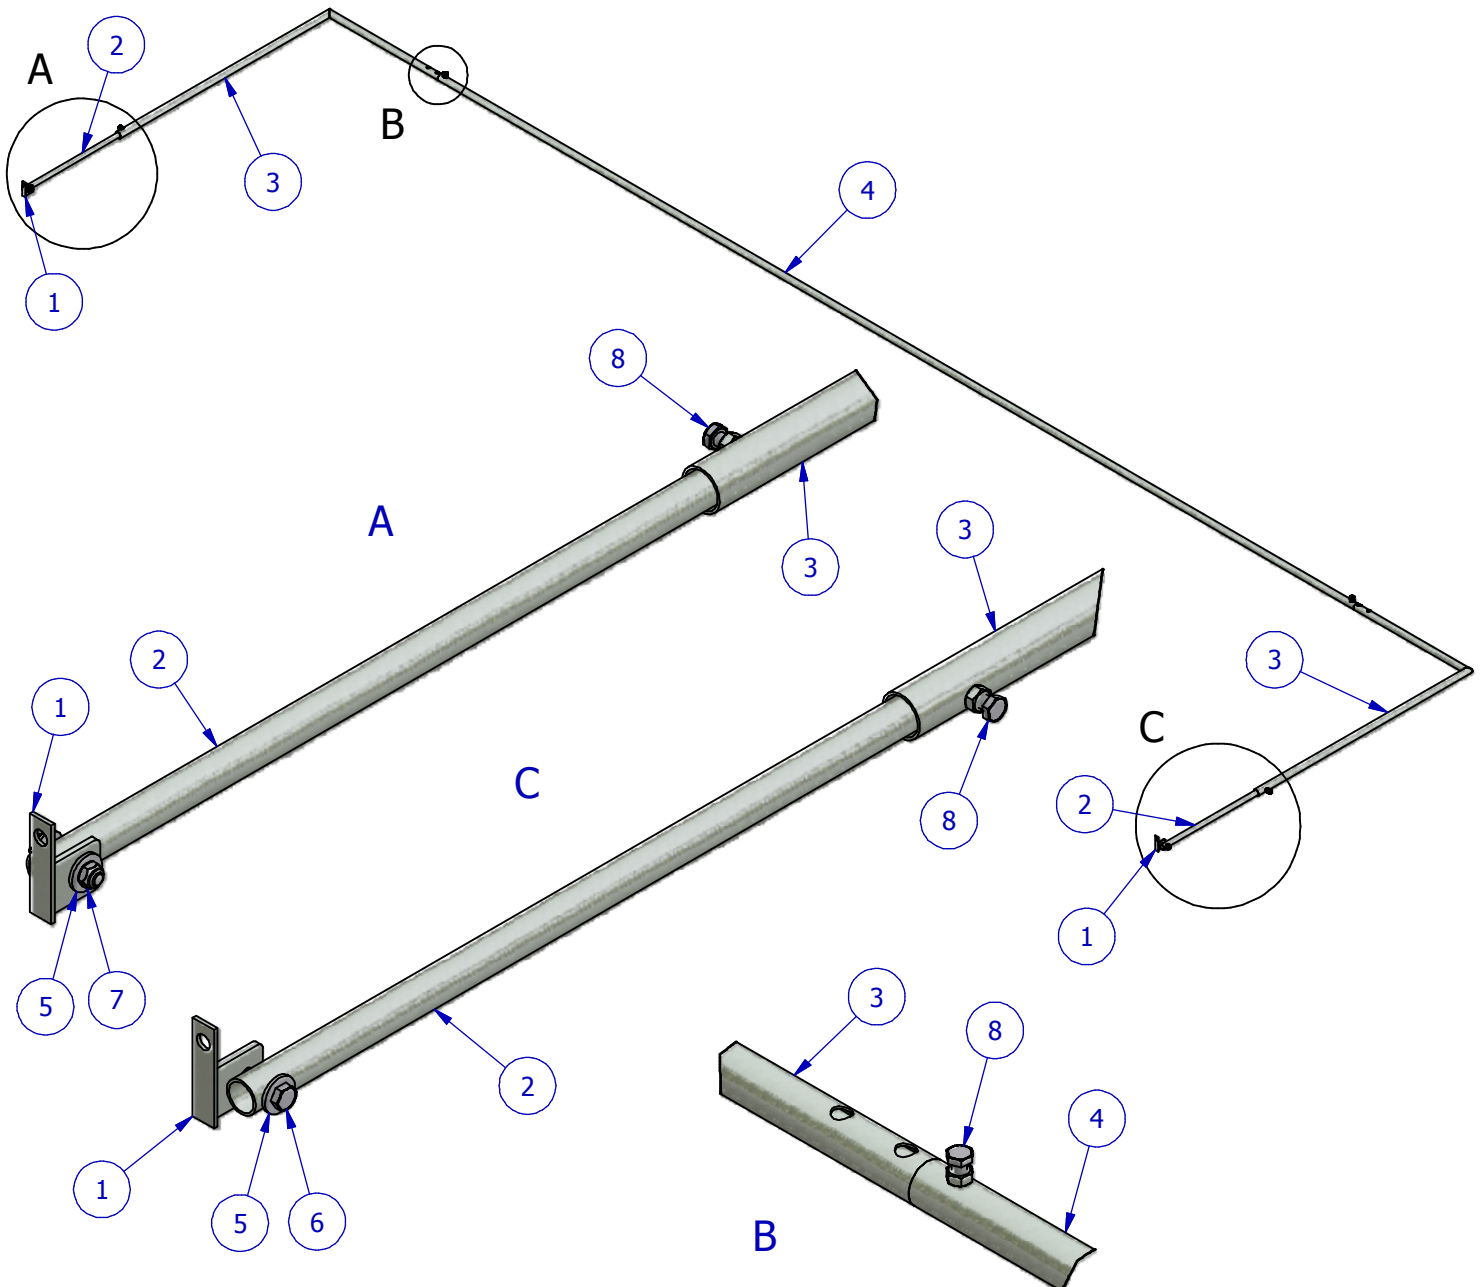

### CAUTION :

- Twist the net in its all length.
- Elastic to maintain the net riser up along the goal post.
- See picture on page 3/3.

### MAINTAINANCE :

- Check solderings.
- Check thightennings.

#### Liste de pièces

ARTICLE	DESIGNATION	QTE
1	Pivoting Platen	4
2	Adjusting Front Bar	4
3	Angle	4
4	Rear Bar	2
5	Washer M10 L	8
6	Screw H M10x50	4
7	Bolt H M10	4
8	Screw H M10x20	8