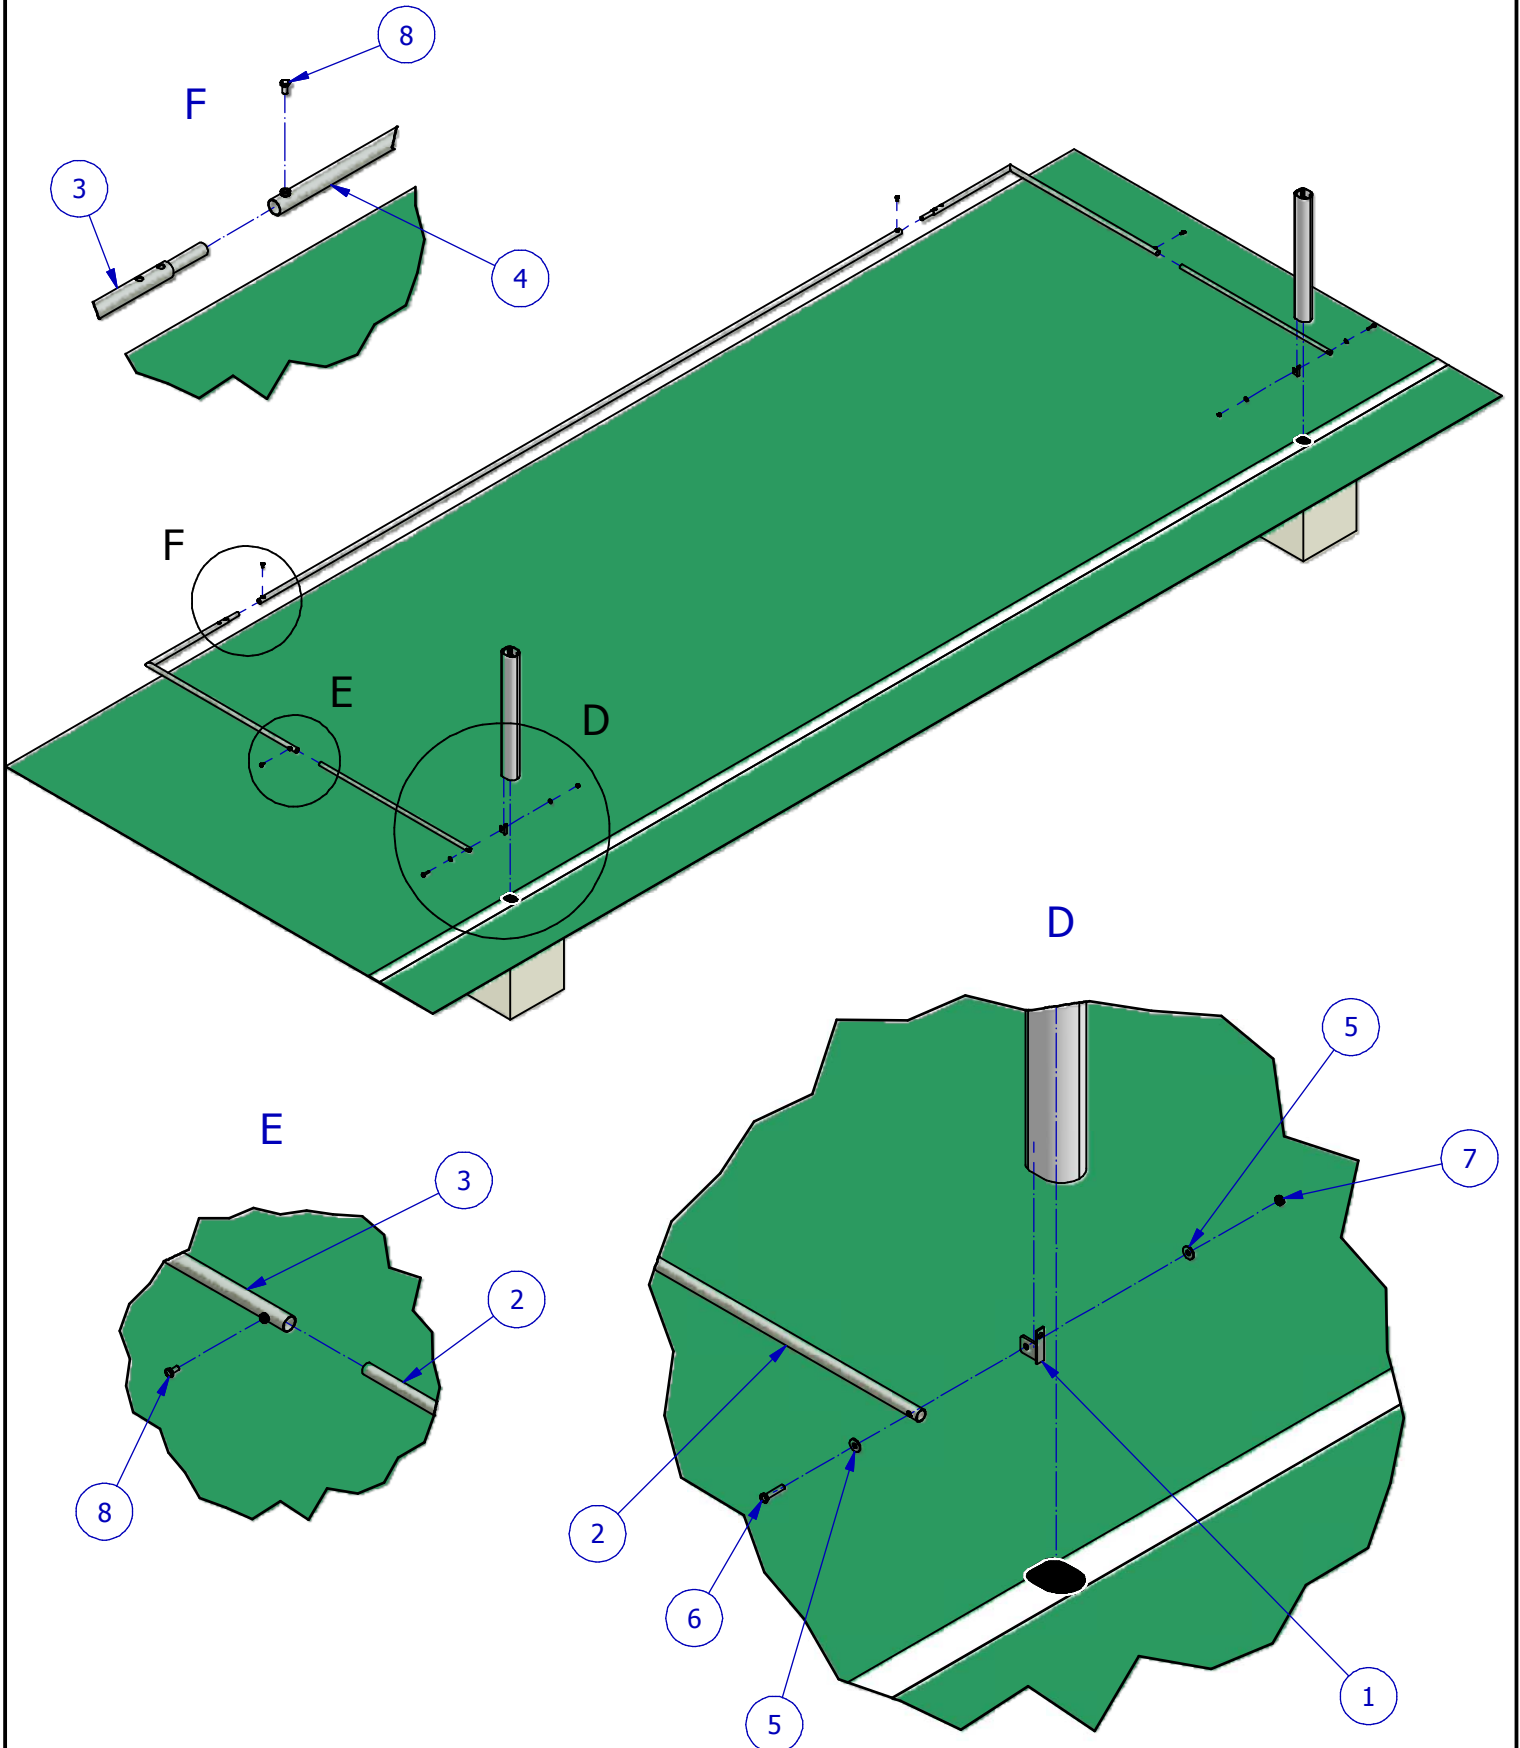

Senior net riser