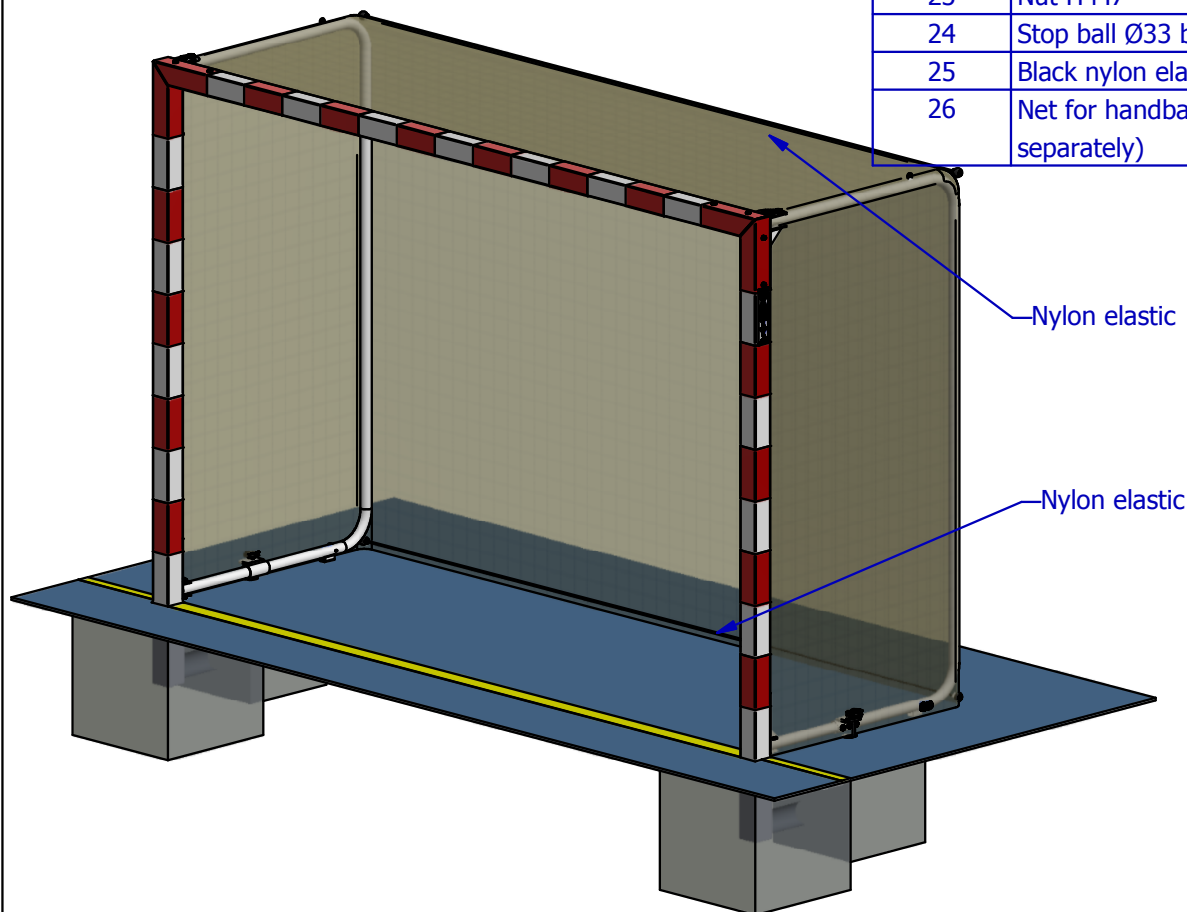

### INSTRUCTIONS OF USES:

- This goal is usable for handball, football indoor or for hockey outdoor.
- The goal need to be fixed to the floor before any use.
- Make the goal unusable in the event of storage

### CHARACTERISTICS:

- Front face Alu in square of 80 x 80
- Back cages in steel Ø42.

List of pieces

ARTICLE	DESIGNATION	QTE
1	Crossbar Alu	1
2	Left post Alu	1
3	Right post Alu	1
4	Right bottom pivot point	1
5	Left bottom pivot point	1
6	Right top pivot point	1
7	Left top pivot point	1
8	Rear cage	2
9	Adjustable fixing	2
10	Set square ABS	2
11	Corner finishing seal	2
12	Screw with rectangular head M7	4
13	Hook in J	2
14	Thumbwheel M10	2
15	Screw TH M10 x 70	6
16	Flat washer Ø10L	12
17	Brake nut M10	6
18	Screw TBHC M8 x 40	8
19	Screw TBHC M8 x 20	8
20	Flate washer Ø8M	8
21	Flate washer Ø8L	8
22	fan-shaped washer Ø8	4
23	Nut H M7	4
24	Stop ball Ø33 black	4
25	Black nylon elastic	2
26	Net for handball (sold separately)	1