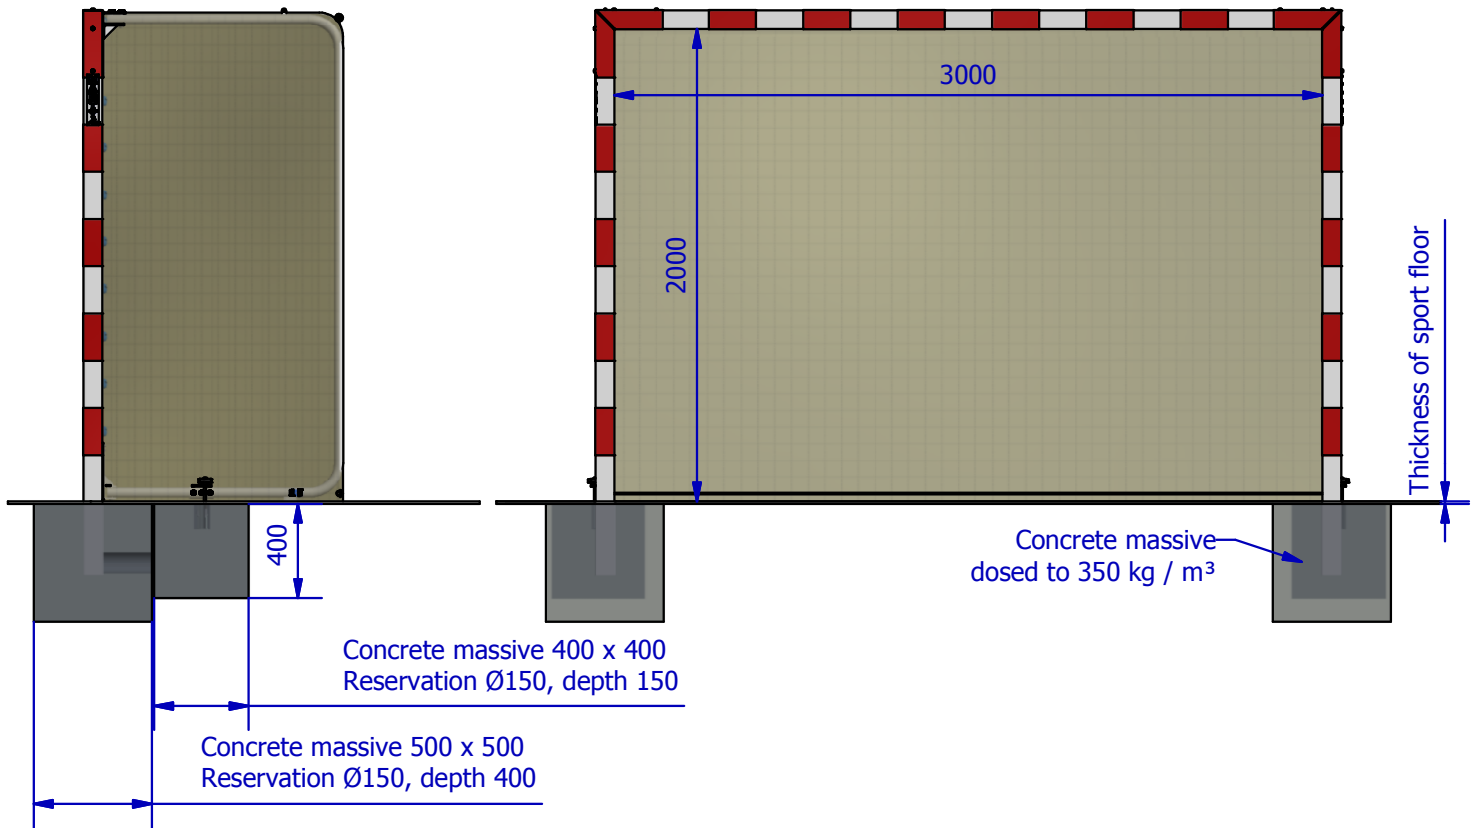

Competition handball goals Alu prolonged and back cages variables

1: Sealing of the anchors for right cages MARTY