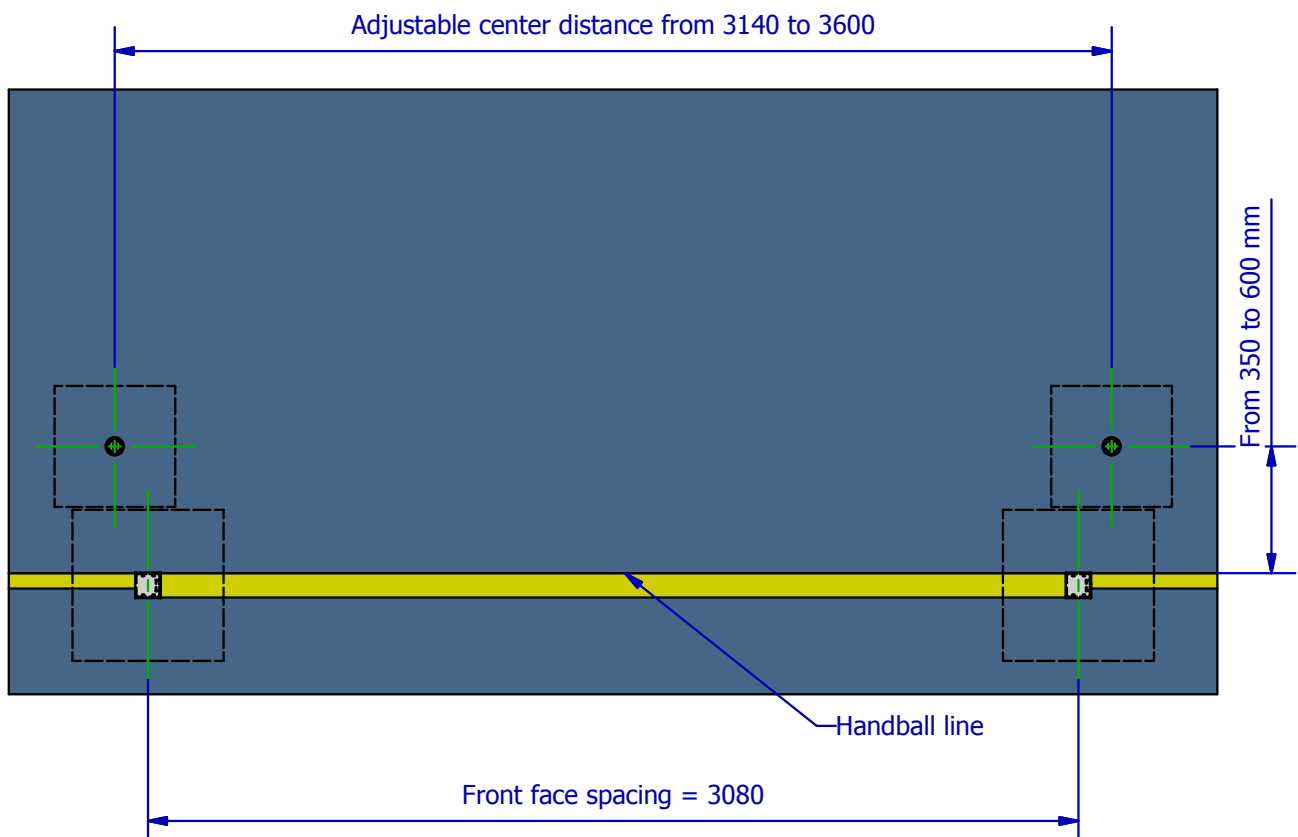

Competition handball goals Alu prolonged and back cages variables

3: Adaptation on the existing anchors