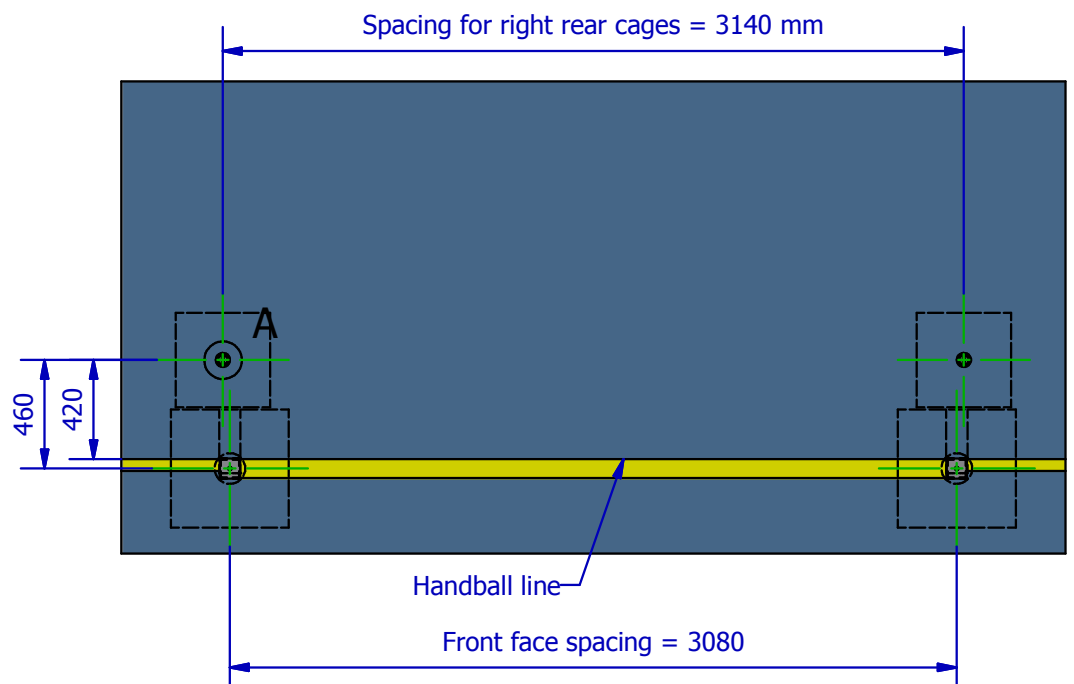

Competition handball goals Alu prolonged and back cages variables

1: Sealing of the anchors for right cages MARTY