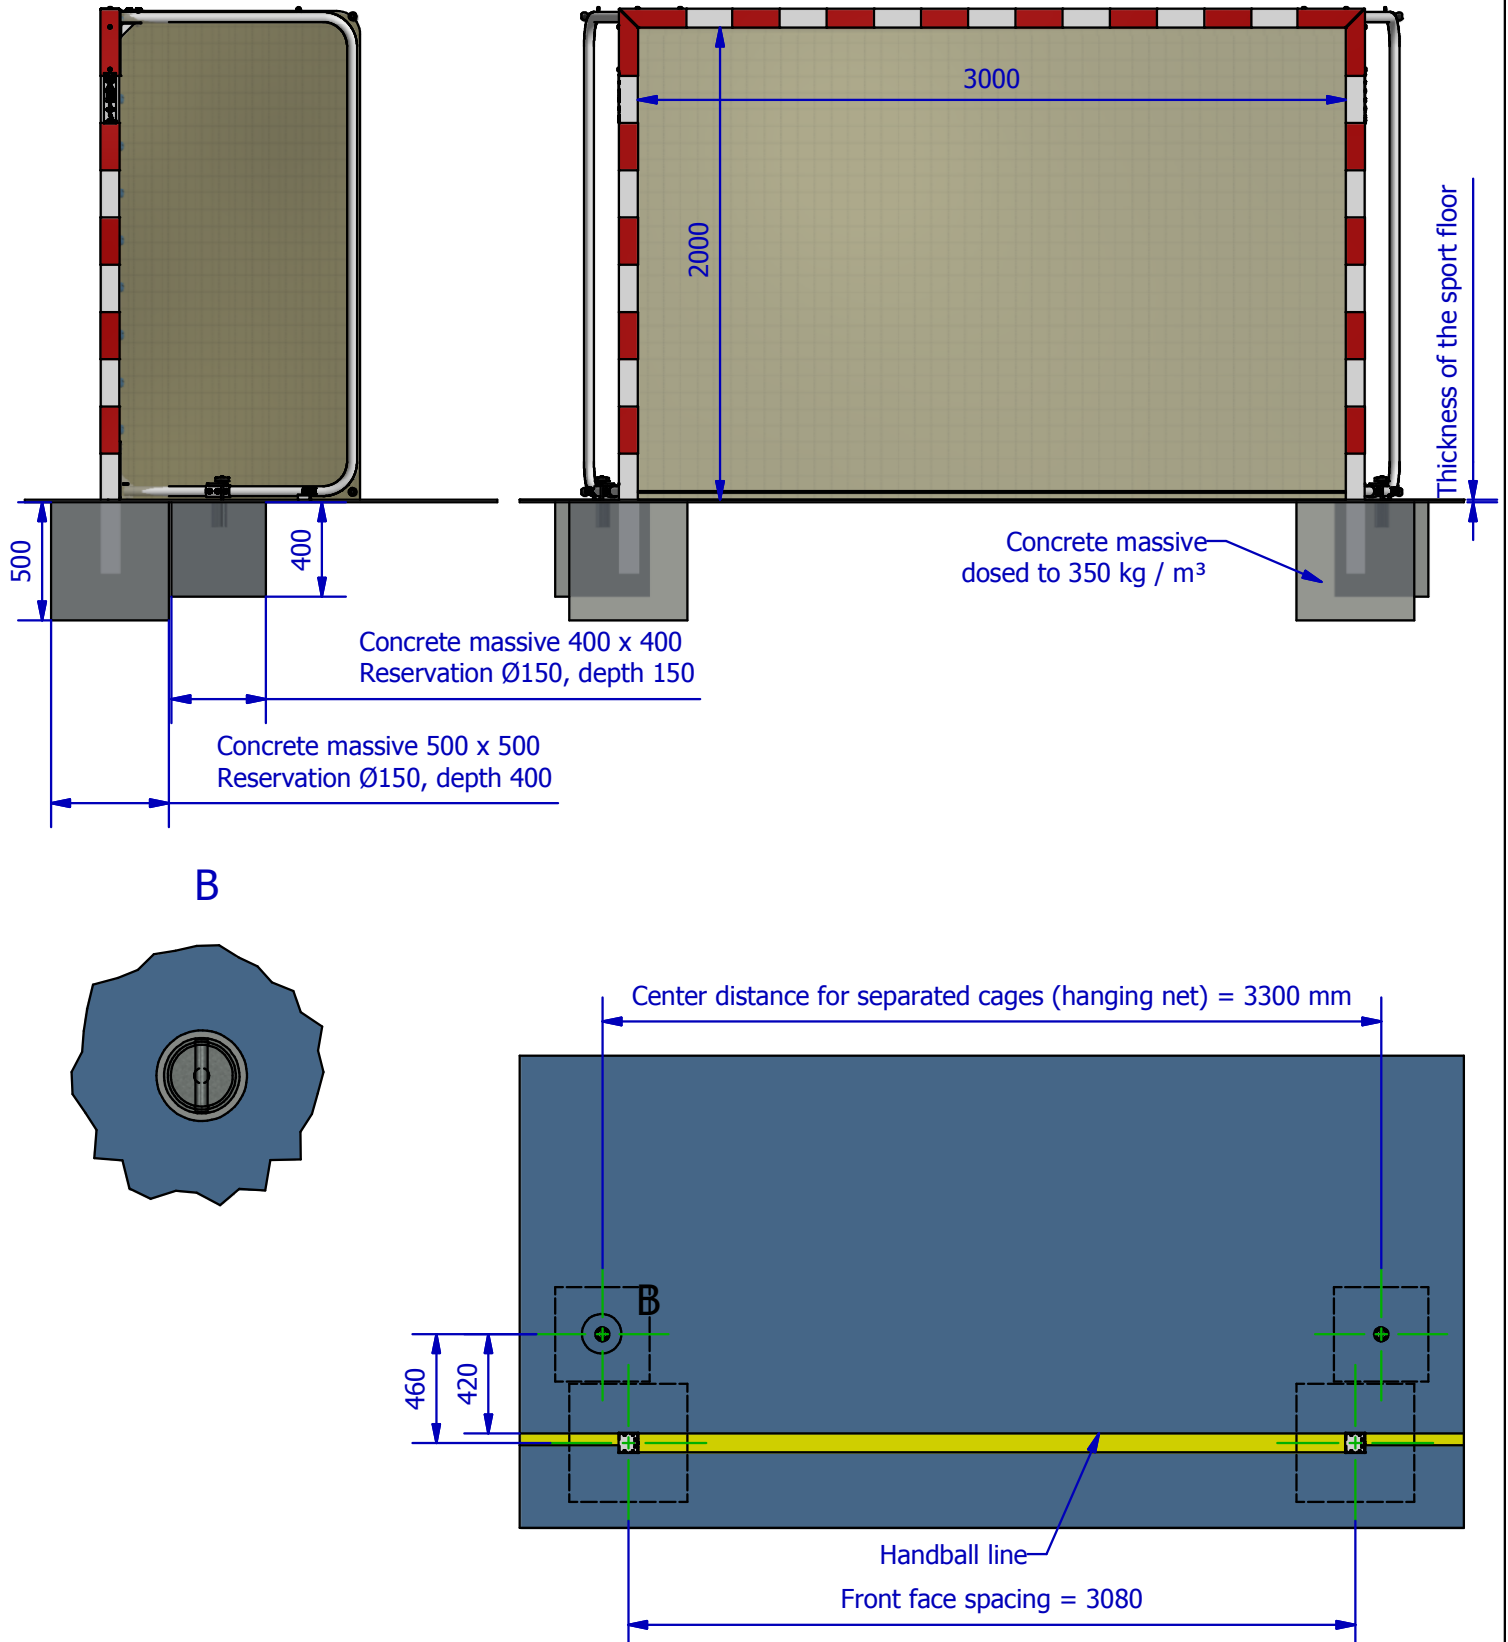

Competition handball goals Alu prolonged and back cages variables

2: Sealing of the anchors for the separated cages **MARTY**