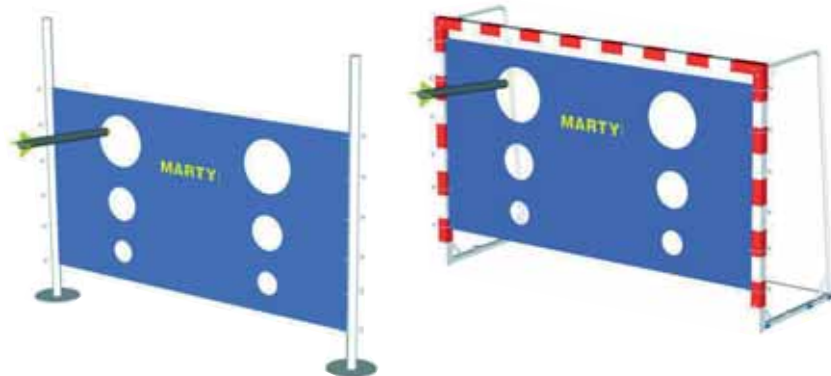

ENTRAÎNEMENT * TRAINING

Recre athle Throwing

CERCLE LANCERS

A2645

Model of foam with PVC canvas cover.
2m135 in diameter. Foldable into 2 parts.
Unit.

THROWING CANVAS COVER

A2646

PVC 1000 deniers. Multicolour. 8m00 length.
In V shape for sector delimitation.
Unit.

RAIL SET

A2647

Hard wood of a 12 x 12cm section.
7m00 length in 3 parts placed side by side.
Unit.

THROWING TARGETS

A2644

MODEL of target dimension 3m00 x 1m60.
To fit on high jump stands or on handball goals' frame.
With eyelet and sandow, with 6 targets of 3 different diameters
45, 30 and 20cm.
Unit.