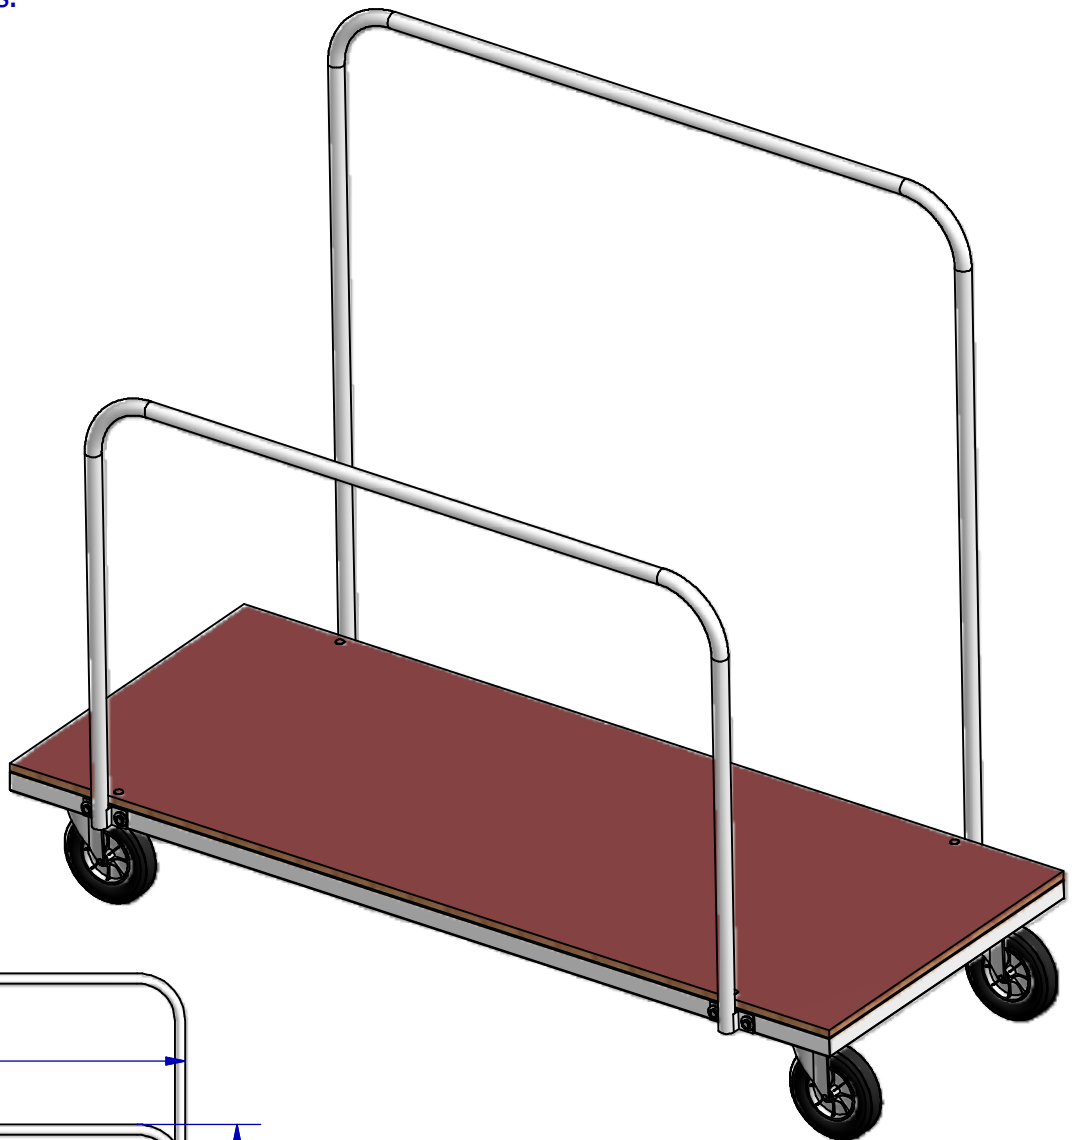

**Storage Rack mat****CAUTION :**

- Indoor use only
- Maximum weight : 600 kg.

**MAINTAINANCE :**

- Check solderings.
- Check the tightennings.
- Check the wheels.

## Details of pieces

ARTICLE	DESIGNATION	QTE
1	Base of the rolley	1
2	Small fence to puch the rack	1
3	Long fence to puch the rack	1
4	Screw TH M10 x 70	8
5	Dished washer Ø10L	16
6	Nut M10	8