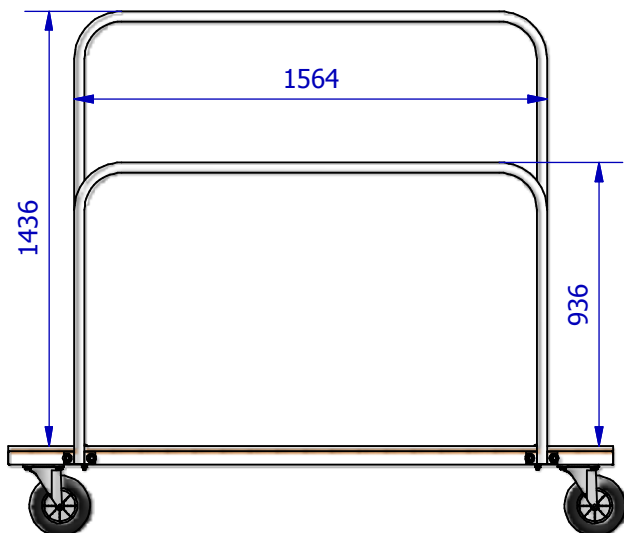

**Storage Rack mat****CAUTION :**

- Indoor use only
- Maximum weight : 600 kg.

**MAINTAINANCE :**

- Check solderings.
- Check the tightennings.
- Check the wheels.

## Details of pieces

ARTICLE	DESIGNATION	QTE
1	Base of the rolley	1
2	Small fence to puch the rack	1
3	Long fence to puch the rack	1
4	Screw TH M10 x 70	8
5	Dished washer Ø10L	16
6	Nut M10	8