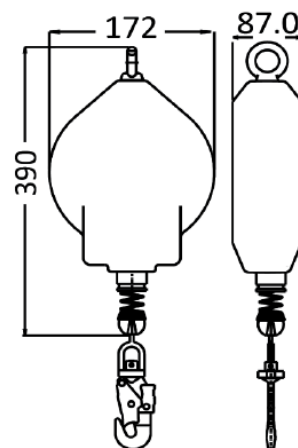

PRODUCT SHEET

FALL-STOP - B3210

B3210

- > Compulsory on each suspended goal. Standard EN360.
- > Braking system, stopping instantly the fall of the goal in case the lifting cable breaks accidentally

- > Delivered with snap hooks
- > The unit

FEATURES

- MAXIMUM LOAD : 250KG
- LENGTH : 10M
- CABLE Ø4.5 mm
- WEIGHT : 4,5 KG
- THE UNIT

DIMENSIONS

SIÈGE

Route de la Meignanne
49370 Saint-Clément-de-la-Place France

+33(0)2 4177 03 86
web@martysports.com