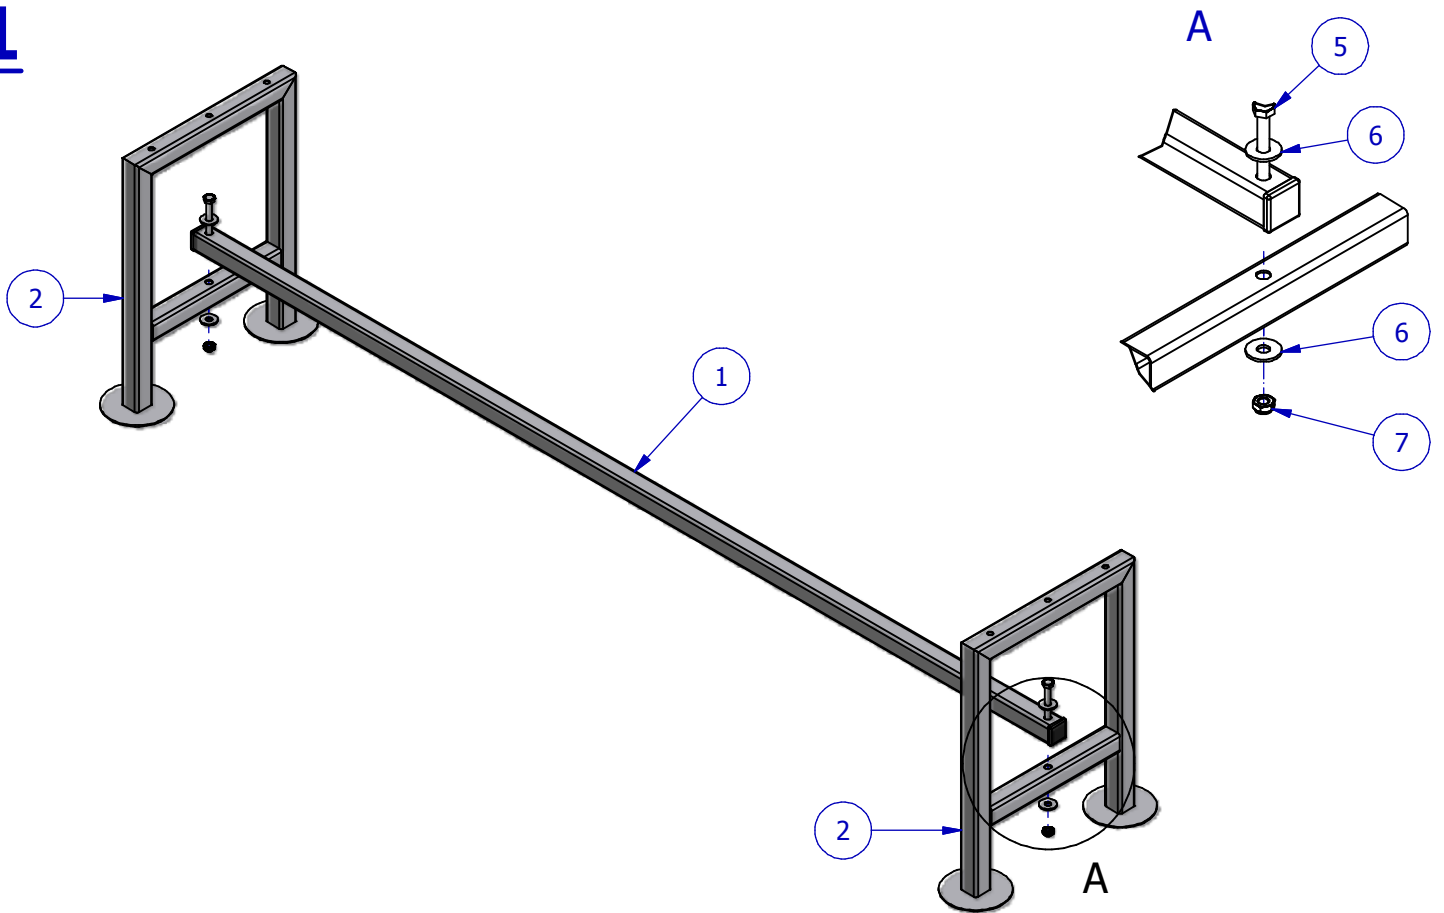

**Spectators bench 2m00 length****CAUTION :**

- Indoor use only.

**MAINTAINANCE :**

- Give a wipe to the bench with a soft duster .
- Check the tightenings.

Details of pieces

ARTICLE	DESIGNATION	QTE
1	Linking rode	1
2	Bench legs	2
3	Fir lath 90 x 32	2
4	Fir lath 90 x 32 - Printed	1
5	Screw TH M8 x 70	2
6	Dished washer Ø8L	4
7	Nut M8	2
8	Screw TRCC M6x70	6
9	Dished washer Ø6	6
10	Nut M6	6

## Spectators bench 2m00 length

**1**

**2**