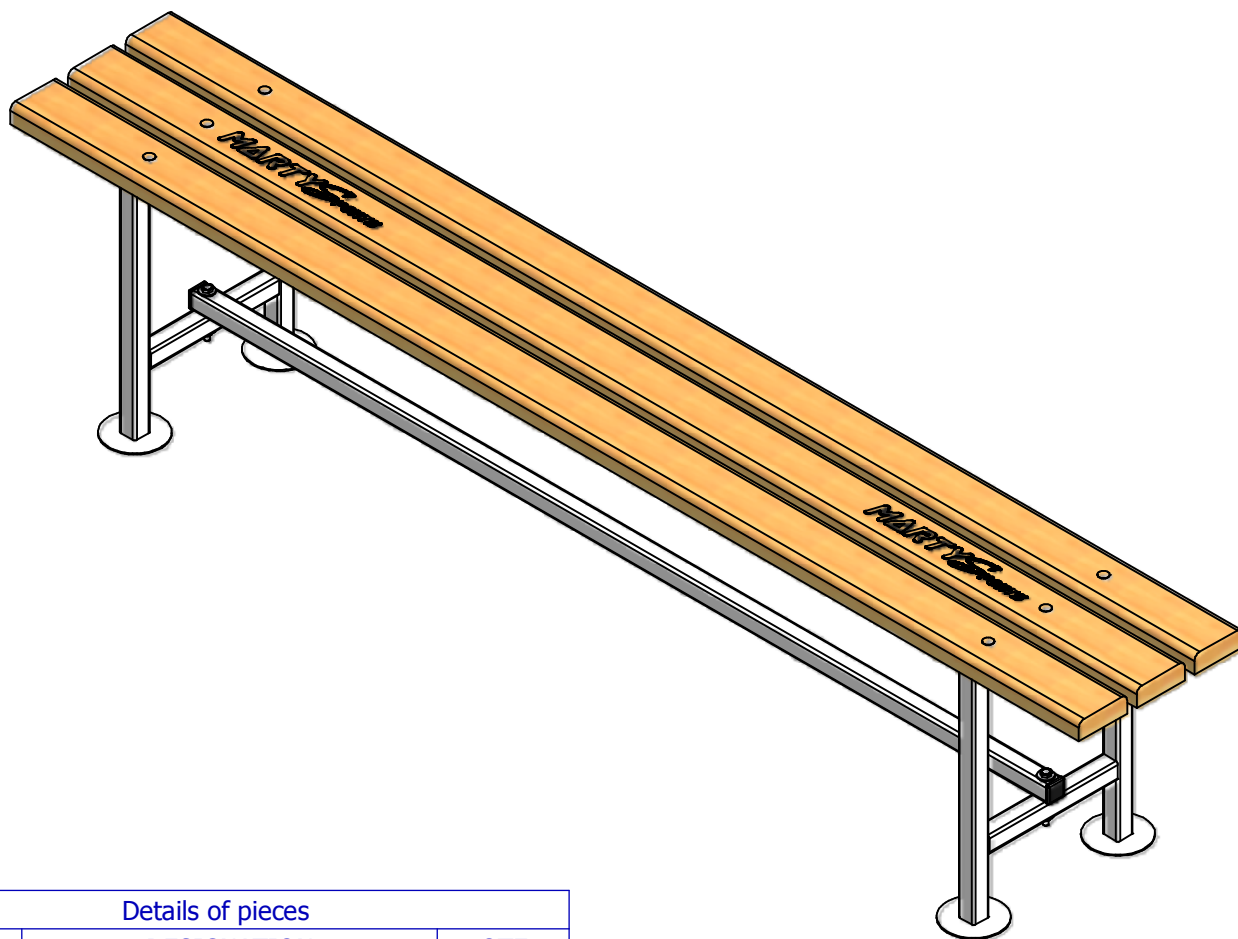

**Spectators bench 2m00 length****CAUTION :**

- Indoor use only.

**MAINTAINANCE :**

- Give a wipe to the bench with a soft duster .
- Check the tightenings.

Details of pieces

ARTICLE	DESIGNATION	QTE
1	Linking rode	1
2	Bench legs	2
3	Fir lath 90 x 32	2
4	Fir lath 90 x 32 - Printed	1
5	Screw TH M8 x 70	2
6	Dished washer Ø8L	4
7	Nut M8	2
8	Screw TRCC M6x70	6
9	Dished washer Ø6	6
10	Nut M6	6

## Spectators bench 2m00 length

**1**

**2**