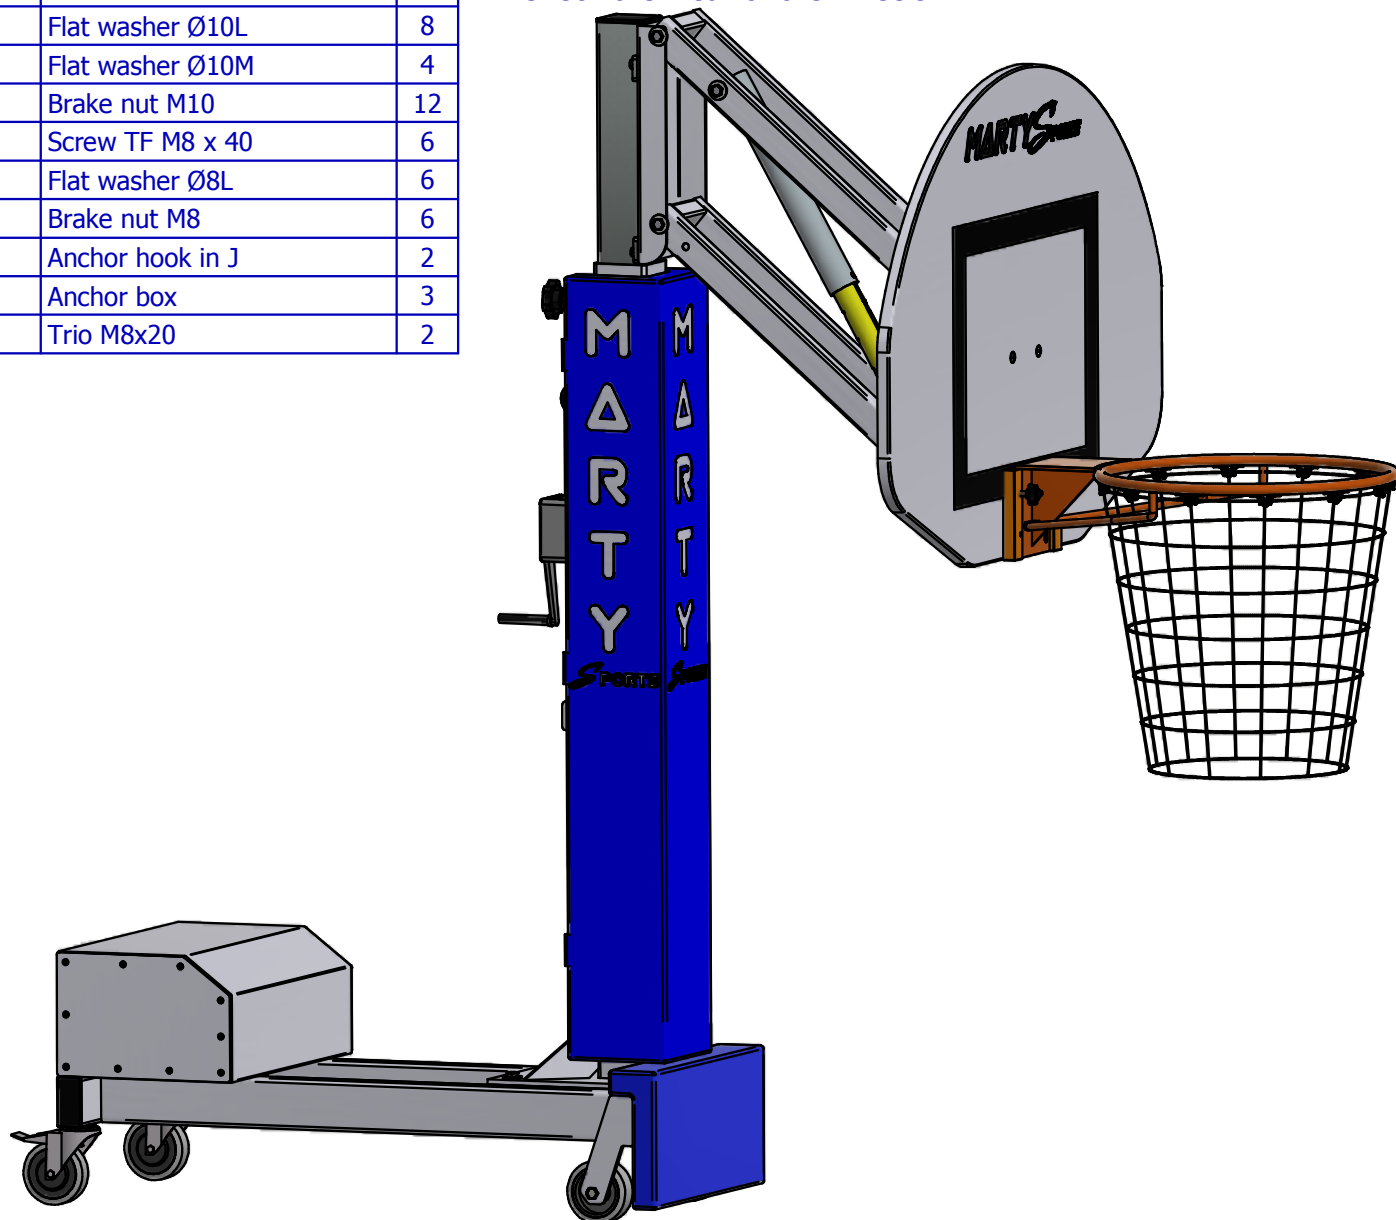

## ADJUSTABLE BABY BASKETBALL GOAL FFB (Height 1m20 to 2m60)

Ce produit est conforme à la norme EN 1270 et au code du sport décret N°2007-1133 du 24 juillet 2007

### List of pieces

ARTICLE	DESIGNATION	QTE
1	Mobile base	1
2	Ballast	1
3	Mast	1
4	Adjustable goal	1
5	Semi-circular panel	1
6	Connector board for circle dismantled	2
7	Circle	1
8	Net	1
9	Protection of the mast	1
10	Protection of the base	1
11	Screw TH M10 x 40	4
12	Screw TH M10 x 25	4
13	Flat washer Ø10LL	8
14	Flat washer Ø10L	8
15	Flat washer Ø10M	4
16	Brake nut M10	12
17	Screw TF M8 x 40	6
18	Flat washer Ø8L	6
19	Brake nut M8	6
20	Anchor hook in J	2
21	Anchor box	3
22	Trio M8x20	2

### INSTRUCTIONS OF USES:

- Do not hang, swing.
- Do not use it for another use
- Fix the goal to the floor before each use
- The movements of the goal must be make in low position
- Remove the circle during the storage
- Do not use it unfixd
- Do not use it without be allowed