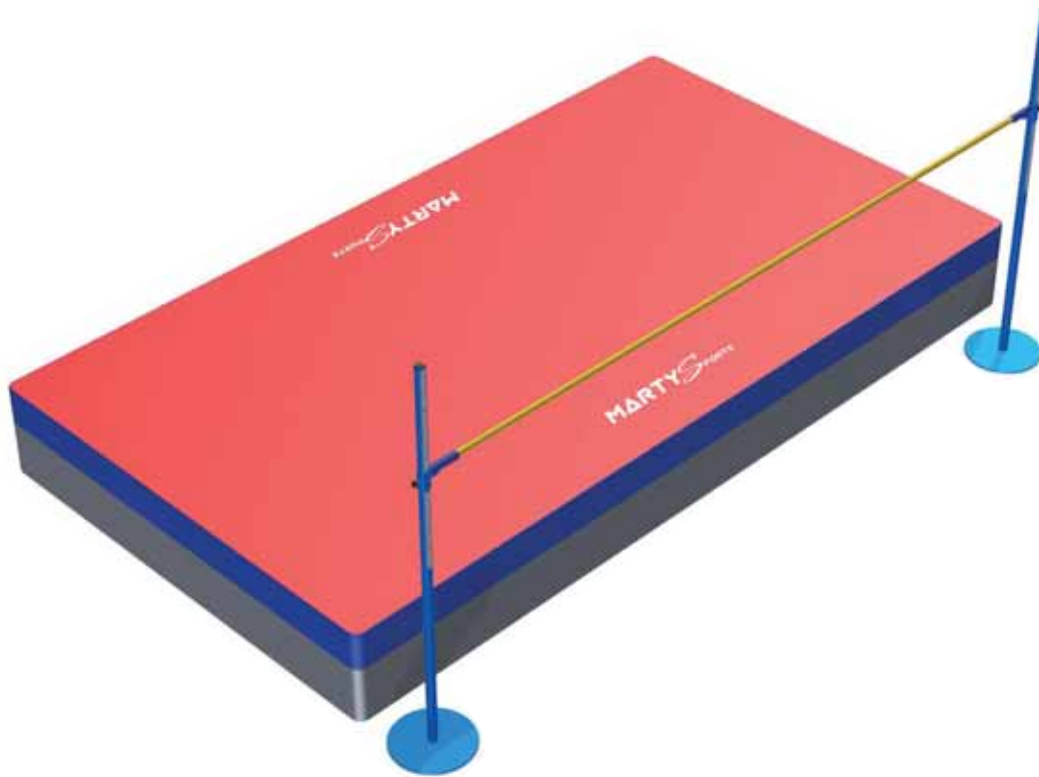

HIGH JUMP PIT FOSBY1 4m50 x 2m50 x 0m50

RUNNING

JUMP

MONOBLOC PIT

A1730

GALVANISED STEEL DUCKBOARD

A1814 Fixed feet.

A1814R On castors.

SEMI MODULAR PIT

A1730T

BAD WEATHER COVER

A1804

MODULAR PIT

A1770

MONOBLOC GARAGE - 1 OPENING GABLE

A1851P Fixed wheels.