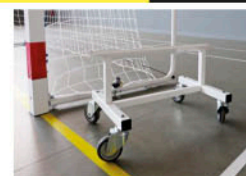

BADMINTON RACK TROLLEY

R1301

Movable for storage of 10 pairs
of badminton posts to seal.
Metallic WHITE powdered.
4 pivoting wheels. Plywood floor.
With hooks covered of PVC.
The unit.