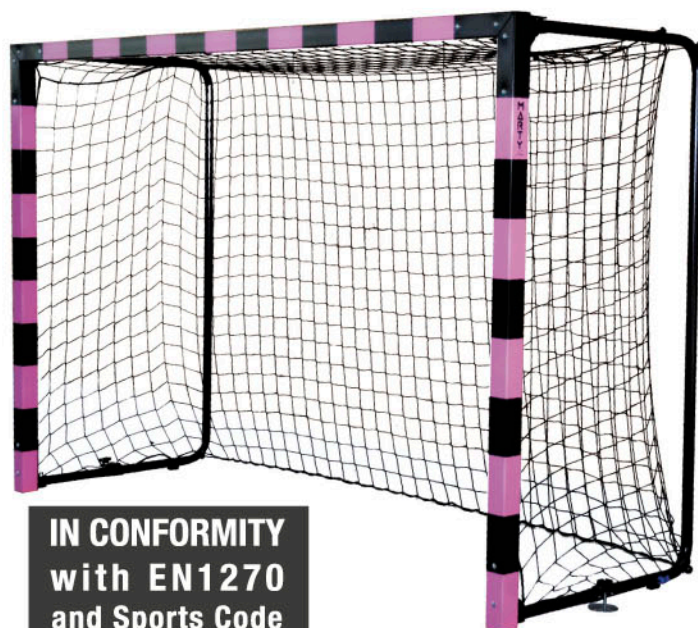

HAND BALL

COMPETITION HANDBALL GOALS

COMPETITION GOAL «CAMELE'HAND»

H4501

EXCLUSIVE MODEL FOR HIGH COMPETITIONS IN CONFORMITY WITH STANDARD EN749 and Sports Code. Similar to competition goal H4525 with front face in aluminium specific 80mm, with foldable and adjustable rear frame.

NEW Depth high competition : 1m50.

We have developed this new HIGH COMPETITION goal very original. Anchorages to the ground are doubled (4 per goal) but colors are customizable...

Thanks to the 7 colors for the frame and the 9 color for the stripes, PERSONALIZE your goals with the colors of your club, of your city or your sponsors.

IMPORTANT : regulation imposes frames being darker than the stripes. The angles are part of the frame.

COLORS AVAILABLE :

FRAME + REAR

H4503 + color to specify.

STRIPES

H4504 + color to specify.

EXCLUSIVE

IN CONFORMITY
with EN1270
and Sports Code

For an order of one pair,
please specify for example for goals
with black frame and pink stripes:
H4500 – 1 pair of goals CAMELE'HAND
+ **H4053**Black + **H4054**Pink

HANDBALL NETS
PAGE 61