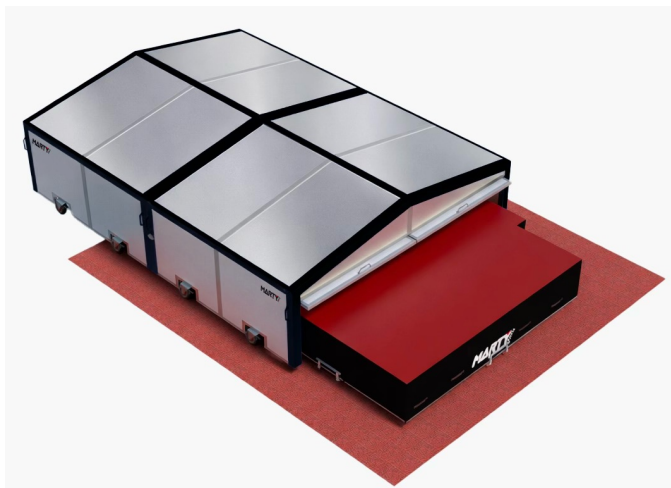

PRODUCT SHEET

MONOBLOCK HIGH JUMP LANDING MAT SHELTER – 6.70M X 3.80M – SWIVEL WHEELS – A1857P - IAAF

A1857P

- > Improved sealing through specialized internal gaskets.
- > Interior overhead doors for enhanced safety and security.
- > Made of heavy-duty aluminum
- > Customizable color options

CHARACTERISTIC

MARTY SPORTS LANDING MAT SHELTERS ARE DESIGNED TO EFFICIENTLY PROTECT EQUIPEMENT AGAINST ADVERSE WEATHER CONDITIONS AND VANDALISM :

- ENHANCED WATERTIGHTNESS : ACHIVED THROUGH SPECIFIC INTERNAL SEALS FITTED IN OUR WORKSHOPS.
- INTERNAL UP-AND-OVER DOORS : DESIGNED FOR INCREASED SECURITY AND A SLEEKER AESTHETIC.
- CUSTOMIZABLE ALUMINUM FRAME COLORS : FOR A MODERN LOOK (7 RAL COLOR OPTIONS AVAILABLE).
- LOAD-BEARING STRUCTURE : BUILT WITH EXCLUSIVE MARTY SPORTS 60MM SQUARE SECTION WELDED PROFILES WITH ALUMINUM SHEET FILLING.
- INTERLOCKING SYSTEM : PANELS SLIDES INTO THE LOAD-BEARING FRAME AND FIT PERFECTLY TOGETHER THANKS TO MAL/FEMALE TONGUE-AND-GROOVE ENDS.

FULL HIGH JUMP VAULT LANDING MAT SHELTER,
DIMENSIONS 6.70M X 3.80M

- DESIGNED FOR OUR LANDING MATS WITH MAXIMUM DIMENSIONS OF 5.00M X 3.00M
- CLEAR HEIGHT UNDER SHELTER : 1.20M
- MODEL EN SWIVEL WHEELS
- MODEL COMPATIBLE WITH OUR LANDING MAT REFERENCES A1740, A1771M, A1771
- DELIVERED WITH PADLOCK
- UNIT PRICE