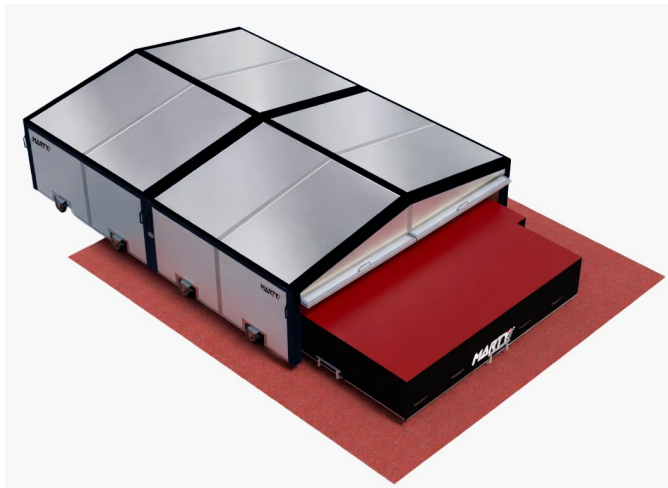

PRODUCT SHEET

MONOBLOCK HIGH JUMP LANDING MAT SHELTER – 6.70M X 3.80M – FIXED WHEELS – A1857 - IAAF

A1857

- > Improved sealing through specialized internal gaskets.
- > Made of heavy-duty aluminum
- > Interior overhead doors for enhanced safety and security.
- > Customizable color options

CHARACTERISTIC

MARTY SPORTS LANDING MAT SHELTERS ARE DESIGNED TO EFFICIENTLY PROTECT EQUIPEMENT AGAINST ADVERSE WEATHER CONDITIONS AND VANDALISM :

- ENHANCED WATERTIGHTNESS : ACHIVED THROUGH SPECIFIC INTERNAL SEALS FITTED IN OUR WORKSHOPS.
- INTERNAL UP-AND-OVER DOORS : DESIGNED FOR INCREASED SECURITY AND A SLEEKER AESTHETIC.
- CUSTOMIZABLE ALUMINUM FRAME COLORS : FOR A MODERN LOOK (7 RAL COLOR OPTIONS AVAILABLE).
- LOAD-BEARING STRUCTURE : BUILT WITH EXCLUSIVE MARTY SPORTS 60MM SQUARE SECTION WELDED PROFILES WITH ALUMINUM SHEET FILLING.
- INTERLOCKING SYSTEM : PANELS SLIDES INTO THE LOAD-BEARING FRAME AND FIT PERFECTLY TOGETHER THANKS TO MAL/FEMALE TONGUE-AND-GROOVE ENDS.

FULL HIGH JUMP VAULT LANDING MAT SHELTER,
DIMENSIONS 6.70M X 3.80M

- DESIGNED FOR OUR LANDING MATS WITH MAXIMUM DIMENSIONS OF 5.00M X 3.00M
- CLEAR HEIGHT UNDER SHELTER : 1.20M
- MODEL EN FIXED WHEELS
- MODEL COMPATIBLE WITH OUR LANDING MAT REFERENCES A1740, A1771M, A1771
- DELIVERED WITH PADLOCK
- UNIT PRICE