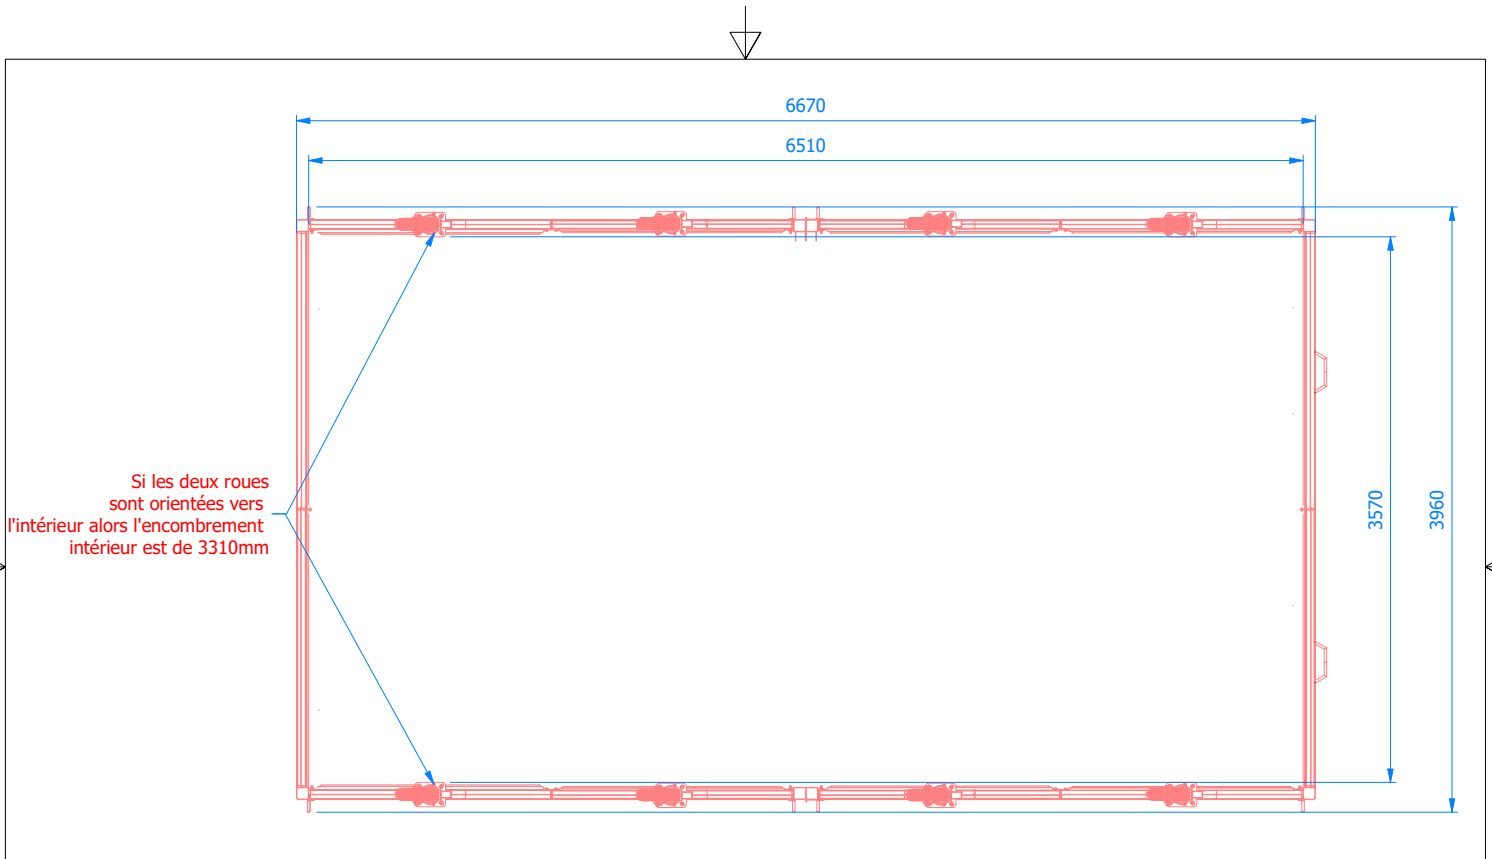

ENCOMBREMENT

HEADQUARTERS

Route de la Meignanne
49370 Saint-Clément-de-la-Place
France

+33(0)2 4177 03 86
web@martysports.com