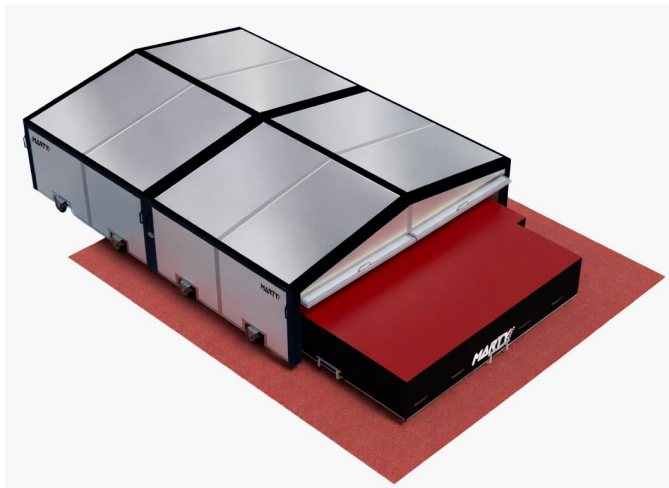

PRODUCT SHEET

MONOBLOCK HIGH JUMP LANDING MAT SHELTER – 6.70M X 4.90M – SWIVEL WHEELS – A1758P - IAAF

A1758P

- > Improved sealing through specialized internal gaskets.
- > Made of heavy-duty aluminum
- > Interior overhead doors for enhanced safety and security.
- > Customizable color options

CHARACTERISTIC

MARTY SPORTS LANDING MAT SHELTERS ARE DESIGNED TO EFFICIENTLY PROTECT EQUIPEMENT AGAINST ADVERSE WEATHER CONDITIONS AND VANDALISM :

- ENHANCED WATERTIGHTNESS : ACHIVED THROUGH SPECIFIC INTERNAL SEALS FITTED IN OUR WORKSHOPS.
- INTERNAL UP-AND-OVER DOORS : DESIGNED FOR INCREASED SECURITY AND A SLEEKER AESTHETIC.
- CUSTOMIZABLE ALUMINUM FRAME COLORS : FOR A MODERN LOOK (7 RAL COLOR OPTIONS AVAILABLE).
- LOAD-BEARING STRUCTURE : BUILT WITH EXCLUSIVE MARTY SPORTS 60MM SQUARE SECTION WELDED PROFILES WITH ALUMINUM SHEET FILLING.
- INTERLOCKING SYSTEM : PANELS SLIDES INTO THE LOAD-BEARING FRAME AND FIT PERFECTLY TOGETHER THANKS TO MAL/FEMALE TONGUE-AND-GROOVE ENDS.

FULL HIGH JUMP VAULT LANDING MAT SHELTER,
DIMENSIONS 6.70M X 4.90M

- DESIGNED FOR OUR LANDING MATS WITH MAXIMUM DIMENSIONS OF 6.00M X 4.25M
- CLEAR HEIGHT UNDER SHELTER : 1.20M
- MODEL ON SWIVEL WHEELS
- MODEL COMPATIBLE WITH OUR LANDING MAT REFERENCES A1785M, A1785T, A1785, A1786M, A1786T, A1786, A1796M, A1796T, A1796V
- DELIVERED WITH PADLOCK
- UNIT PRICE