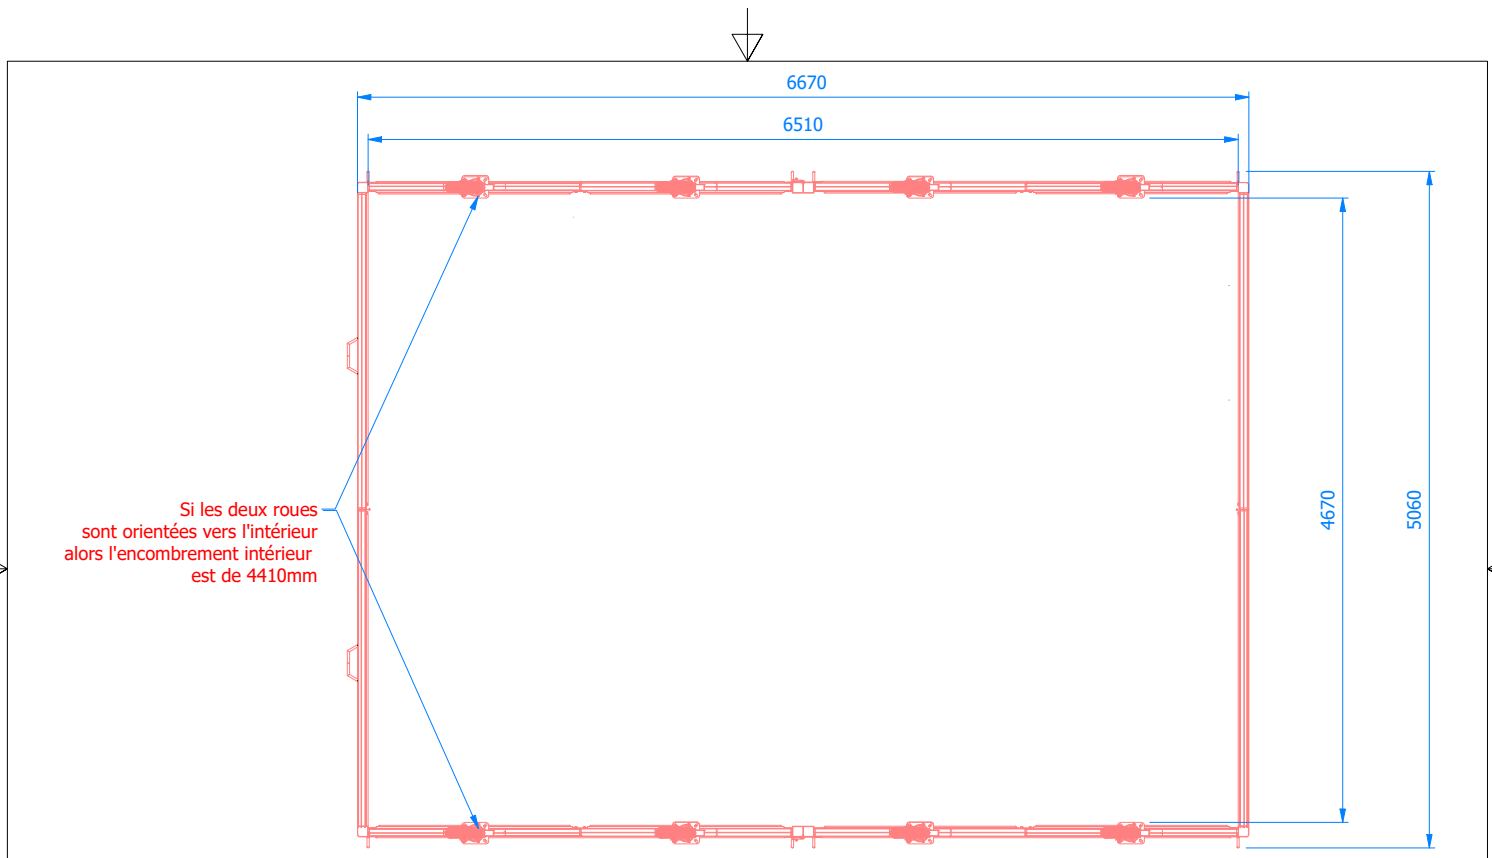

ENCOMBREMENT

HEADQUARTERS

Route de la Meignanne
49370 Saint-Clément-de-la-Place
France

+33(0)2 4177 03 86
web@martysports.com