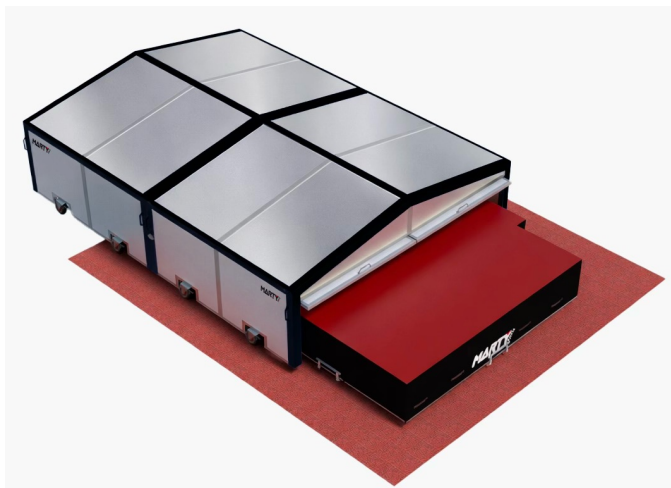

PRODUCT SHEET

MONOBLOCK HIGH JUMP LANDING MAT SHELTER – 6.70M X 4.90M – FIXED WHEELS – A1858 - IAAF

A1858

- > Improved sealing through specialized internal gaskets.
- > Made of heavy-duty aluminum
- > Interior overhead doors for enhanced safety and security.
- > Customizable color options

CHARACTERISTIC

MARTY SPORTS LANDING MAT SHELTERS ARE DESIGNED TO EFFICIENTLY PROTECT EQUIPEMENT AGAINST ADVERSE WEATHER CONDITIONS AND VANDALISM :

- ENHANCED WATERTIGHTNESS : ACHIVED THROUGH SPECIFIC INTERNAL SEALS FITTED IN OUR WORKSHOPS.
- INTERNAL UP-AND-OVER DOORS : DESIGNED FOR INCREASED SECURITY AND A SLEEKER AESTHETIC.
- CUSTOMIZABLE ALUMINUM FRAME COLORS : FOR A MODERN LOOK (7 RAL COLOR OPTIONS AVAILABLE).
- LOAD-BEARING STRUCTURE : BUILT WITH EXCLUSIVE MARTY SPORTS 60MM SQUARE SECTION WELDED PROFILES WITH ALUMINUM SHEET FILLING.
- INTERLOCKING SYSTEM : PANELS SLIDES INTO THE LOAD-BEARING FRAME AND FIT PERFECTLY TOGETHER THANKS TO MAL/FEMALE TONGUE-AND-GROOVE ENDS.

FULL HIGH JUMP VAULT LANDING MAT SHELTER,
DIMENSIONS 6.70M X 4.90M

- DESIGNED FOR OUR LANDING MATS WITH MAXIMUM DIMENSIONS OF 6.00M X 4.25M
- CLEAR HEIGHT UNDER SHELTER : 1.20M
- MODEL EN FIXED WHEELS
- MODEL COMPATIBLE WITH OUR LANDING MAT REFERENCES A1785M, A1785T, A1785, A1786M, A1786T, A1786, A1796M, A1796T, A1796V
- DELIVERED WITH PADLOCK
- UNIT PRICE