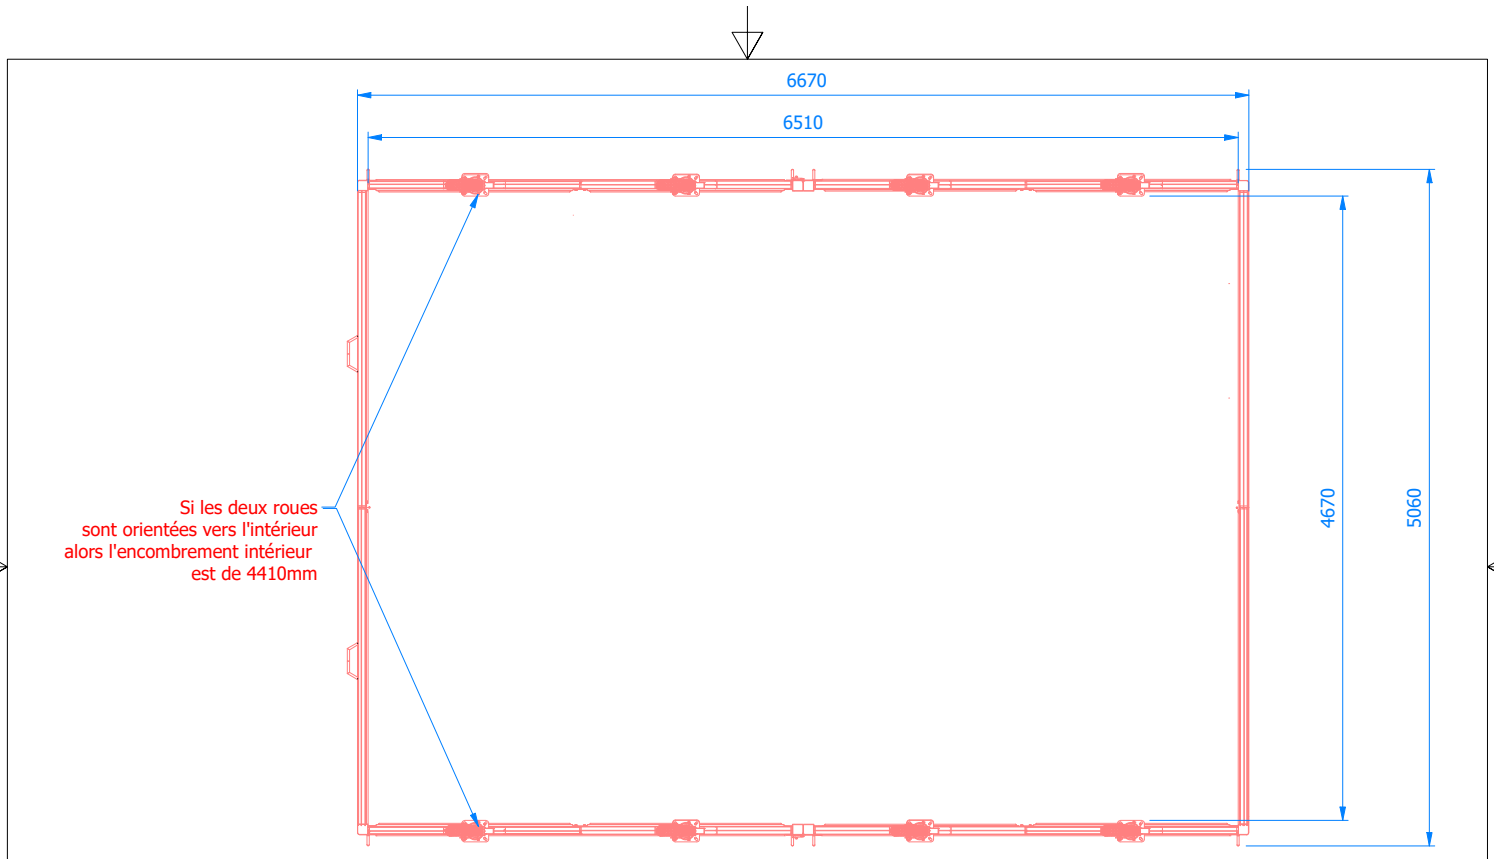

ENCOMBREMENT

HEADQUARTERS

Route de la Meignanne
49370 Saint-Clément-de-la-Place
France

+33(0)2 4177 03 86
web@martysports.com