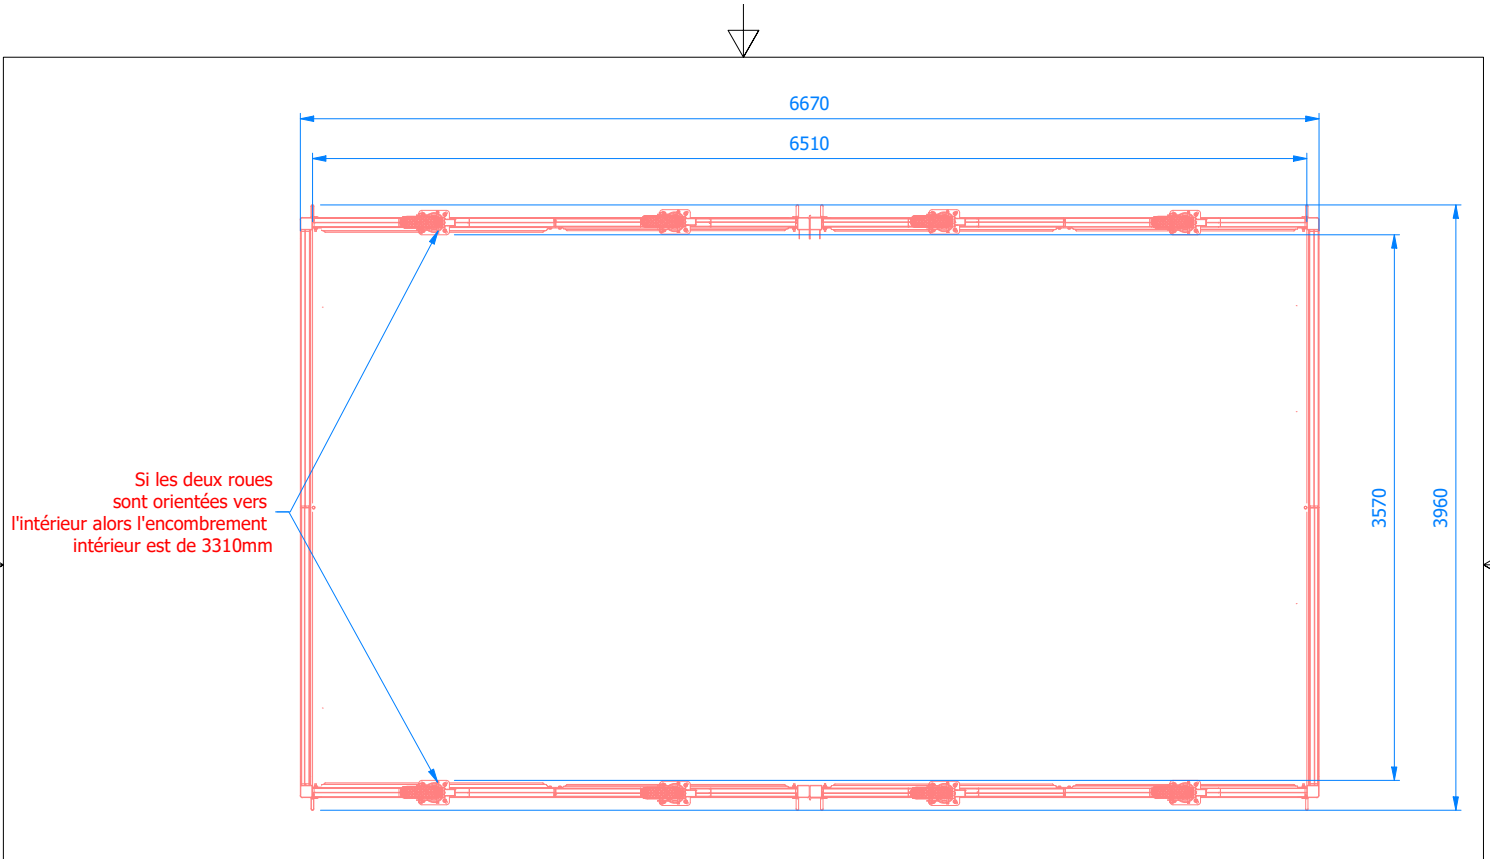

ENCOMBREMENT

HEADQUARTERS

Route de la Meignanne
49370 Saint-Clément-de-la-Place
France

+33(0)2 4177 03 86
 web@martysports.com