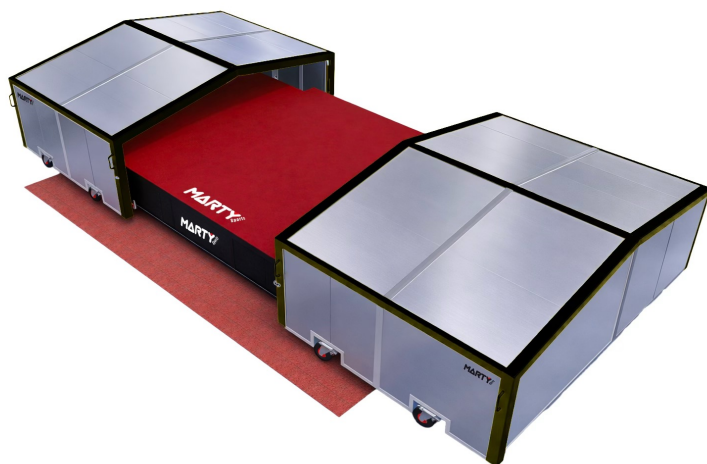

PRODUCT SHEET

2 PARTS HIGH JUMP LANDING MAT SHELTER – 6.70M X 3.80M – FIXED WHEELS – A1859 - IAAF

A1859

Improved sealing through specialized internal gaskets.

Interior overhead doors for enhanced safety and security.

> Made of heavy-duty aluminum

> Customizable color options

CHARACTERISTIC

MARTY SPORTS LANDING MAT SHELTERS ARE DESIGNED TO EFFICIENTLY PROTECT EQUIPEMENT AGAINST ADVERSE WEATHER CONDITIONS AND VANDALISM :

- ENHANCED WATERTIGHTNESS : ACHIVED THROUGH SPECIFIC INTERNAL SEALS FITTED IN OUR WORKSHOPS.
- CUSTOMIZABLE ALUMINUM FRAME COLORS : FOR A MODERN LOOK (7 RAL COLOR OPTIONS AVAILABLE).
- LOAD-BEARING STRUCTURE : BUILT WITH EXCLUSIVE MARTY SPORTS 60MM SQUARE SECTION WELDED PROFILES WITH ALUMINUM SHEET FILLING.
- INTERLOCKING SYSTEM : PANELS SLIDES INTO THE LOAD-BEARING FRAME AND FIT PERFECTLY TOGETHER THANKS TO MAL/FEMALE TONGUE-AND-GROOVE ENDS.

FULL HIGH JUMP VAULT LANDING MAT SHELTER, DIMENSIONS 6.70M X 3.80M

- DESIGNED FOR OUR LANDING MATS WITH MAXIMUM DIMENSIONS OF 5.00M X 3.00M
- CLEAR HEIGHT UNDER SHELTER : 1.20M
- MODEL EN FIXED WHEELS
- MODEL COMPATIBLE WITH OUR LANDING MAT REFERENCES A1740, A1771M, A1771
- DELIVERED WITH PADLOCK
- UNIT PRICE